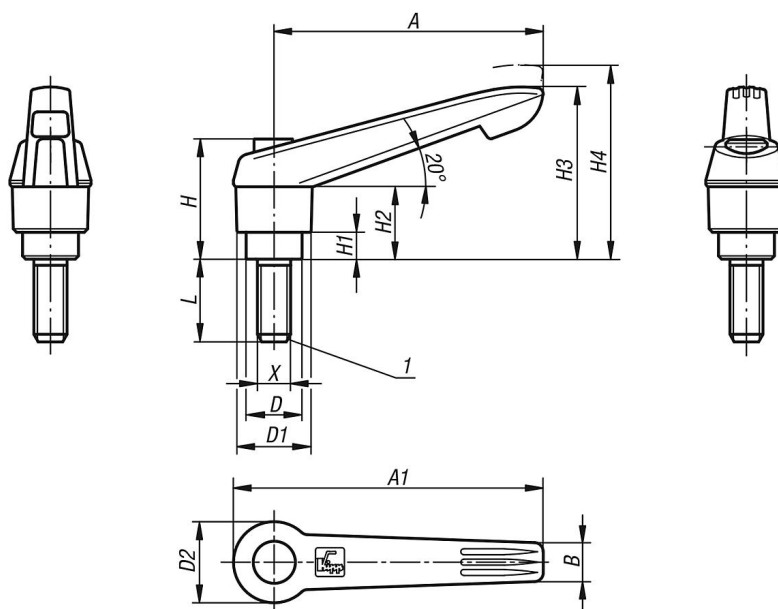

Clamping levers, plastic with external thread and push button, threaded insert stainless steel

Item description/product images

Description

Material:

Handle fibreglass reinforced plastic, toothed ring die-cast zinc. Metal parts stainless steel 1.4305.

Push button plastic (POM).

Version:

Steel parts bright.

Note:

The standard colours are:

Black grey clamping lever, traffic red push button.

Orange clamping lever, black grey push button.

Traffic red clamping lever, black grey push button.

Where $L \geq 60$ mm the thread length is 60 mm.

On request:

Other threads, screw lengths and special versions.

Dimension "H1" available in other lengths at extra charge.

Drawing reference:

1) flat point DIN EN ISO 4753

Clamping levers, plastic with external thread and push button, threaded insert stainless steel

Item description/product images

Drawings

Overview of items

Clamping levers with push button, external thread, metal parts stainless steel