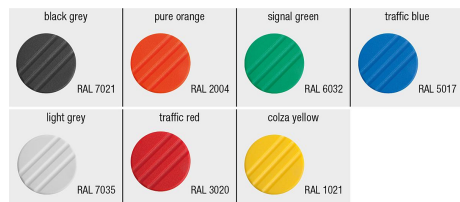

Knurled knobs Form A, no markings

Item description/product images

Description

Material:
Thermoplastic, black grey.
Bush steel.

Version:
Bush blue passivated

Note:
Available without graduations, with one scale line or with 20 graduations and 10 digits.

Δ Add the desired cap colour here. No colour code is required for black grey caps.

On request:
Special graduations.

Drawing reference:
Form A: without graduations
Form B: with one scale line
Form C: with standard graduations

1) Set screw for locking (by Form C between numbers 5 and 6)

Drawings

Overview of items

Order No.	Form	Colour Cap	D	D1	D2	D3	D4	H	H1	H2	T
K0248.1105	A	black grey RAL 7021	5	21	19	19	M3	22	10,5	5	10
K0248.11051	A	orange RAL 2004	5	21	19	19	M3	22	10,5	5	10
K0248.11052	A	signal green RAL6032	5	21	19	19	M3	22	10,5	5	10
K0248.11053	A	blue RAL5017	5	21	19	19	M3	22	10,5	5	10
K0248.11055	A	light grey RAL 7035	5	21	19	19	M3	22	10,5	5	10
K0248.11056	A	traffic red RAL 3020	5	21	19	19	M3	22	10,5	5	10
K0248.11057	A	colza yellow RAL 1021	5	21	19	19	M3	22	10,5	5	10
K0248.1206	A	black grey RAL 7021	6	26	23	23	M3	26	12	6	10
K0248.12061	A	orange RAL 2004	6	26	23	23	M3	26	12	6	10
K0248.12062	A	signal green RAL6032	6	26	23	23	M3	26	12	6	10

Knurled knobs Form A, no markings

Overview of items

Order No.	Form	Colour Cap	D	D1	D2	D3	D4	H	H1	H2	T
K0248.12063	A	blue RAL5017	6	26	23	23	M3	26	12	6	10
K0248.12065	A	light grey RAL 7035	6	26	23	23	M3	26	12	6	10
K0248.12066	A	traffic red RAL 3020	6	26	23	23	M3	26	12	6	10
K0248.12067	A	colza yellow RAL 1021	6	26	23	23	M3	26	12	6	10
K0248.1308	A	black grey RAL 7021	8	34	31	31	M4	36	17,5	7	14
K0248.13081	A	orange RAL 2004	8	34	31	31	M4	36	17,5	7	14
K0248.13082	A	signal green RAL6032	8	34	31	31	M4	36	17,5	7	14
K0248.13083	A	blue RAL5017	8	34	31	31	M4	36	17,5	7	14
K0248.13085	A	light grey RAL 7035	8	34	31	31	M4	36	17,5	7	14
K0248.13086	A	traffic red RAL 3020	8	34	31	31	M4	36	17,5	7	14
K0248.13087	A	colza yellow RAL 1021	8	34	31	31	M4	36	17,5	7	14