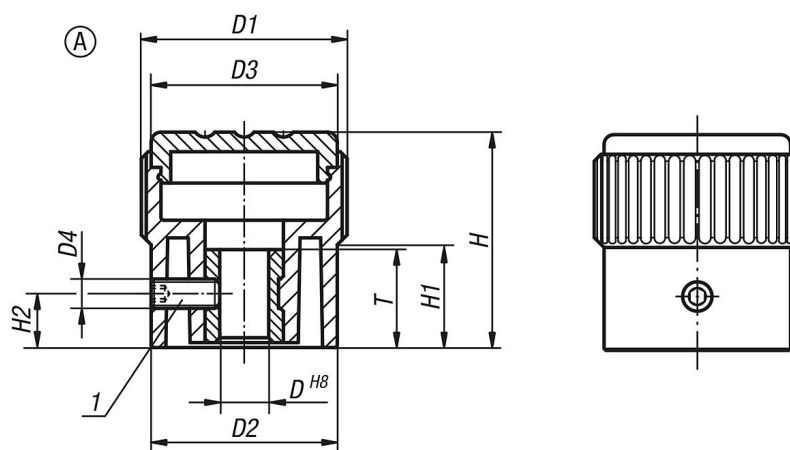

Knurled knobs Form A, no markings

Item description/product images

Description

Material:
Thermoplastic, black grey.
Bush steel.

Version:
Bush blue passivated

Note:
Available without graduations, with one scale line or with 20 graduations and 10 digits.

Δ Add the desired cap colour here. No colour code is required for black grey caps.

On request:
Special graduations.

Drawing reference:
Form A: without graduations
Form B: with one scale line
Form C: with standard graduations

1) Set screw for locking (by Form C between numbers 5 and 6)

Drawings

Overview of items

Order No.	Form	Colour Cap	D	D1	D2	D3	D4	H	H1	H2	T
K0248.1105	A	black grey RAL 7021	5	21	19	19	M3	22	10,5	5	10
K0248.11051	A	orange RAL 2004	5	21	19	19	M3	22	10,5	5	10
K0248.11052	A	signal green RAL6032	5	21	19	19	M3	22	10,5	5	10
K0248.11053	A	blue RAL5017	5	21	19	19	M3	22	10,5	5	10
K0248.11055	A	light grey RAL 7035	5	21	19	19	M3	22	10,5	5	10
K0248.11056	A	traffic red RAL 3020	5	21	19	19	M3	22	10,5	5	10
K0248.11057	A	colza yellow RAL 1021	5	21	19	19	M3	22	10,5	5	10
K0248.1206	A	black grey RAL 7021	6	26	23	23	M3	26	12	6	10
K0248.12061	A	orange RAL 2004	6	26	23	23	M3	26	12	6	10
K0248.12062	A	signal green RAL6032	6	26	23	23	M3	26	12	6	10

Knurled knobs Form A, no markings

Overview of items

Order No.	Form	Colour Cap	D	D1	D2	D3	D4	H	H1	H2	T
K0248.12063	A	blue RAL5017	6	26	23	23	M3	26	12	6	10
K0248.12065	A	light grey RAL 7035	6	26	23	23	M3	26	12	6	10
K0248.12066	A	traffic red RAL 3020	6	26	23	23	M3	26	12	6	10
K0248.12067	A	colza yellow RAL 1021	6	26	23	23	M3	26	12	6	10
K0248.1308	A	black grey RAL 7021	8	34	31	31	M4	36	17,5	7	14
K0248.13081	A	orange RAL 2004	8	34	31	31	M4	36	17,5	7	14
K0248.13082	A	signal green RAL6032	8	34	31	31	M4	36	17,5	7	14
K0248.13083	A	blue RAL5017	8	34	31	31	M4	36	17,5	7	14
K0248.13085	A	light grey RAL 7035	8	34	31	31	M4	36	17,5	7	14
K0248.13086	A	traffic red RAL 3020	8	34	31	31	M4	36	17,5	7	14
K0248.13087	A	colza yellow RAL 1021	8	34	31	31	M4	36	17,5	7	14