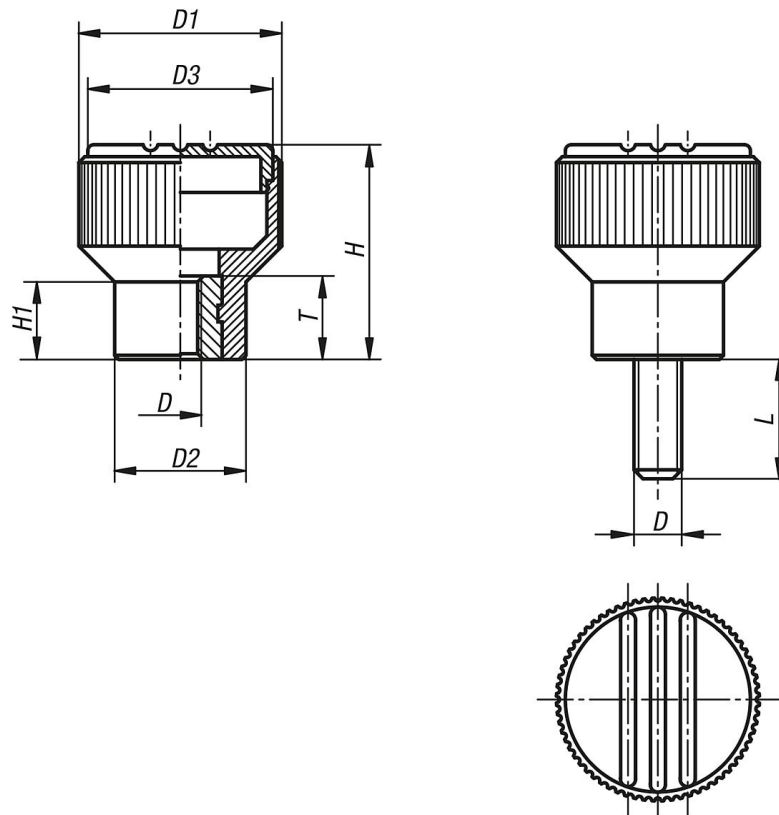

## Description

**Material:**

Black thermoplastic.

Bush and screw 5.8 steel or 1.4305 stainless steel.

**Version:**

Steel trivalent blue passivated, stainless steel bright.

## Drawings