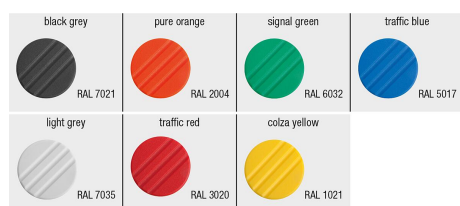

Spherical knobs revolving

Item description/product images

Description

Version:

Trivalent blue passivated steel or bright stainless steel.

Circlips electro zinc-plated, including stainless steel version.

Drawings

Overview of items

Spherical knobs revolving

| Order No. | Component material | Colour Cap | D | D1 | D2 | D3 | D4 | H | H1 | H2 | L | L2 | L3 | L4 | SW |
|------------|--------------------|-----------------------|----|----|------|----|----|----|-----|-----|----|----|----|----|----|
| K0254.106 | steel | black grey RAL 7021 | M6 | 25 | 12 | 17 | 8 | 25 | 3 | 2 | 10 | 15 | 5 | 5 | 7 |
| K0254.1061 | steel | orange RAL 2004 | M6 | 25 | 12 | 17 | 8 | 25 | 3 | 2 | 10 | 15 | 5 | 5 | 7 |
| K0254.1062 | steel | signal green RAL 6032 | M6 | 25 | 12 | 17 | 8 | 25 | 3 | 2 | 10 | 15 | 5 | 5 | 7 |
| K0254.1063 | steel | blue RAL5017 | M6 | 25 | 12 | 17 | 8 | 25 | 3 | 2 | 10 | 15 | 5 | 5 | 7 |
| K0254.1065 | steel | light grey RAL 7035 | M6 | 25 | 12 | 17 | 8 | 25 | 3 | 2 | 10 | 15 | 5 | 5 | 7 |
| K0254.1066 | steel | traffic red RAL 3020 | M6 | 25 | 12 | 17 | 8 | 25 | 3 | 2 | 10 | 15 | 5 | 5 | 7 |
| K0254.1067 | steel | colza yellow RAL 1021 | M6 | 25 | 12 | 17 | 8 | 25 | 3 | 2 | 10 | 15 | 5 | 5 | 7 |
| K0254.208 | steel | black grey RAL 7021 | M8 | 32 | 15,5 | 19 | 10 | 33 | 3,5 | 2,6 | 12 | 20 | 6 | 6 | 8 |
| K0254.2081 | steel | orange RAL 2004 | M8 | 32 | 15,5 | 19 | 10 | 33 | 3,5 | 2,6 | 12 | 20 | 6 | 6 | 8 |
| K0254.2082 | steel | signal green RAL 6032 | M8 | 32 | 15,5 | 19 | 10 | 33 | 3,5 | 2,6 | 12 | 20 | 6 | 6 | 8 |
| K0254.2083 | steel | blue RAL5017 | M8 | 32 | 15,5 | 19 | 10 | 33 | 3,5 | 2,6 | 12 | 20 | 6 | 6 | 8 |
| K0254.2085 | steel | light grey RAL 7035 | M8 | 32 | 15,5 | 19 | 10 | 33 | 3,5 | 2,6 | 12 | 20 | 6 | 6 | 8 |