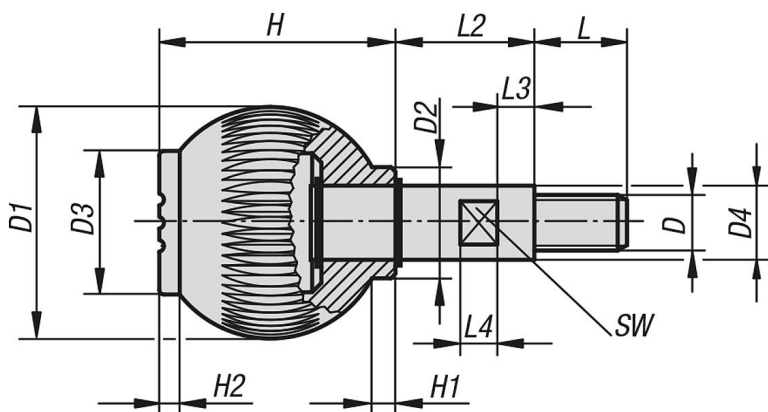

Spherical knobs revolving

Item description/product images

Description

Version:

Trivalent blue passivated steel or bright stainless steel.

Circlips electro zinc-plated, including stainless steel version.

Drawings

Overview of items

Spherical knobs revolving

| Order No. | Component material | Colour Cap | D | D1 | D2 | D3 | D4 | H | H1 | H2 | L | L2 | L3 | L4 | SW |
|------------|--------------------|-----------------------|----|----|------|----|----|----|-----|-----|----|----|----|----|----|
| K0254.106 | steel | black grey RAL 7021 | M6 | 25 | 12 | 17 | 8 | 25 | 3 | 2 | 10 | 15 | 5 | 5 | 7 |
| K0254.1061 | steel | orange RAL 2004 | M6 | 25 | 12 | 17 | 8 | 25 | 3 | 2 | 10 | 15 | 5 | 5 | 7 |
| K0254.1062 | steel | signal green RAL 6032 | M6 | 25 | 12 | 17 | 8 | 25 | 3 | 2 | 10 | 15 | 5 | 5 | 7 |
| K0254.1063 | steel | blue RAL5017 | M6 | 25 | 12 | 17 | 8 | 25 | 3 | 2 | 10 | 15 | 5 | 5 | 7 |
| K0254.1065 | steel | light grey RAL 7035 | M6 | 25 | 12 | 17 | 8 | 25 | 3 | 2 | 10 | 15 | 5 | 5 | 7 |
| K0254.1066 | steel | traffic red RAL 3020 | M6 | 25 | 12 | 17 | 8 | 25 | 3 | 2 | 10 | 15 | 5 | 5 | 7 |
| K0254.1067 | steel | colza yellow RAL 1021 | M6 | 25 | 12 | 17 | 8 | 25 | 3 | 2 | 10 | 15 | 5 | 5 | 7 |
| K0254.208 | steel | black grey RAL 7021 | M8 | 32 | 15,5 | 19 | 10 | 33 | 3,5 | 2,6 | 12 | 20 | 6 | 6 | 8 |
| K0254.2081 | steel | orange RAL 2004 | M8 | 32 | 15,5 | 19 | 10 | 33 | 3,5 | 2,6 | 12 | 20 | 6 | 6 | 8 |
| K0254.2082 | steel | signal green RAL 6032 | M8 | 32 | 15,5 | 19 | 10 | 33 | 3,5 | 2,6 | 12 | 20 | 6 | 6 | 8 |
| K0254.2083 | steel | blue RAL5017 | M8 | 32 | 15,5 | 19 | 10 | 33 | 3,5 | 2,6 | 12 | 20 | 6 | 6 | 8 |
| K0254.2085 | steel | light grey RAL 7035 | M8 | 32 | 15,5 | 19 | 10 | 33 | 3,5 | 2,6 | 12 | 20 | 6 | 6 | 8 |