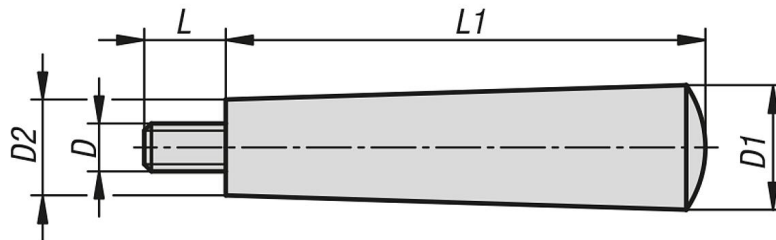

Taper grips fixed

Item description/product images

Description

Material:

Black thermoset PF 31.

Screw electro zinc-plated steel.

Version:

High-gloss polished.

Drawings

Overview of items

Taper grips, fixed

Order No.	D	D1	D2	L	L1
K1221.120408	M4	12	9	8	40
K1221.150507	M5	15	11	7	50
K1221.180608	M6	18	13	8	64
K1221.210610	M6	21	15	10	72
K1221.210810	M8	21	15	10	72
K1221.250810	M8	25	17	10	90
K1221.261012	M10	26	20	12	100