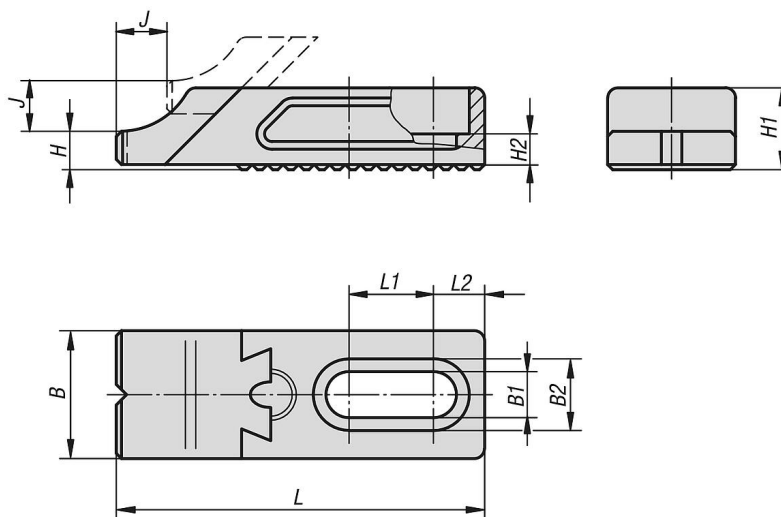

Toe clamps stepped

Item description/product images

Description

Material:
Carbon steel.

Version:
Body black oxidised.
Jaw plate tempered and black oxidised.
The clamping face of the jaw plate is ground.

Note:
These toe clamps are used together with the rack plate CL.

Drawings

Overview of items

Toe clamps, stepped

Order No.	B	B1	B2	H	H1	H2	J	L	L1	L2	F1 kN	M1 Nm
K0853.92108016	25	8,5	14	7,5	16	7	7	72	16,5	10	3,6	6,5
K0853.92112022	35	13	20	10	22	9	12	105	26,5	13,5	7,4	19
K0853.92116030	40	17	26	14	30	13	14	137	30	17,5	11,7	32