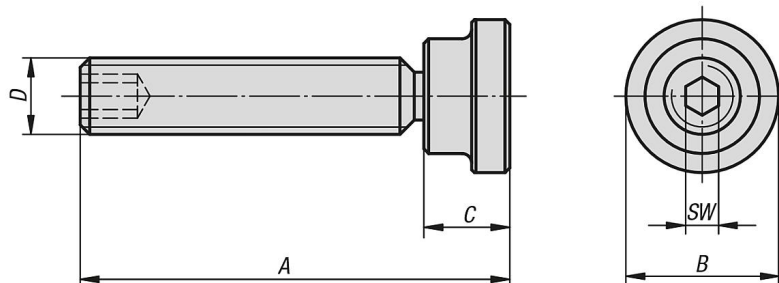

Grub screws with thrust pad

Item description/product images

Description

Material:
Carbon steel.

Version:
Thrust pad tempered and black oxidised
Grubscrew tempered.

Drawings

Overview of items

Grub screws with thrust pad

Order No.	A	B	C	D	SW
K0829.08X43	43	16	9	M8	4
K0829.08X63	63	16	9	M8	4
K0829.10X64	64	20	11	M10	5
K0829.10X84	84	20	11	M10	5
K0829.12X65	65	25	13	M12	6
K0829.12X85	85	25	13	M12	6
K0829.12X105	105	25	13	M12	6
K0829.16X85	85	32	15	M16	8
K0829.16X105	105	32	15	M16	8
K0829.16X130	130	32	15	M16	8
K0829.20X105	105	40	16	M20	10
K0829.20X130	130	40	16	M20	10
K0829.20X155	155	40	16	M20	10