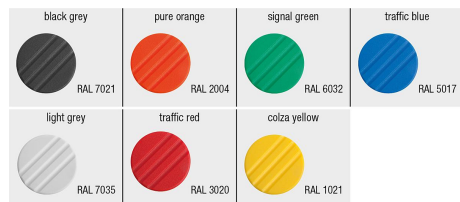

Knurled knobs Form B, with 1 line

Item description/product images

Description

Material:
Thermoplastic, black grey.
Bush steel.

Version:
Bush blue passivated

Note:
Available without graduations, with one scale line or with 20 graduations and 10 digits.

Δ Add the desired cap colour here. No colour code is required for black grey caps.

On request:
Special graduations.

Drawing reference:
Form A: without graduations
Form B: with one scale line
Form C: with standard graduations

1) Set screw for locking (by Form C between numbers 5 and 6)

Drawings

Overview of items

Order No.	Form	Colour Cap	D	D1	D2	D3	D4	H	H1	H2	T
K0248.2105	B	black grey RAL 7021	5	21	19	19	M3	22	10,5	5	10
K0248.21051	B	orange RAL 2004	5	21	19	19	M3	22	10,5	5	10
K0248.21052	B	signal green RAL6032	5	21	19	19	M3	22	10,5	5	10
K0248.21053	B	blue RAL5017	5	21	19	19	M3	22	10,5	5	10
K0248.21055	B	light grey RAL 7035	5	21	19	19	M3	22	10,5	5	10
K0248.21056	B	traffic red RAL 3020	5	21	19	19	M3	22	10,5	5	10
K0248.21057	B	colza yellow RAL 1021	5	21	19	19	M3	22	10,5	5	10
K0248.2206	B	black grey RAL 7021	6	26	23	23	M3	26	12	6	10
K0248.22061	B	orange RAL 2004	6	26	23	23	M3	26	12	6	10
K0248.22062	B	signal green RAL6032	6	26	23	23	M3	26	12	6	10

Knurled knobs Form B, with 1 line

Overview of items

Order No.	Form	Colour Cap	D	D1	D2	D3	D4	H	H1	H2	T
K0248.22063	B	blue RAL5017	6	26	23	23	M3	26	12	6	10
K0248.22065	B	light grey RAL 7035	6	26	23	23	M3	26	12	6	10
K0248.22066	B	traffic red RAL 3020	6	26	23	23	M3	26	12	6	10
K0248.22067	B	colza yellow RAL 1021	6	26	23	23	M3	26	12	6	10
K0248.2308	B	black grey RAL 7021	8	34	31	31	M4	36	17,5	7	14
K0248.23081	B	orange RAL 2004	8	34	31	31	M4	36	17,5	7	14
K0248.23082	B	signal green RAL6032	8	34	31	31	M4	36	17,5	7	14
K0248.23083	B	blue RAL5017	8	34	31	31	M4	36	17,5	7	14
K0248.23085	B	light grey RAL 7035	8	34	31	31	M4	36	17,5	7	14
K0248.23086	B	traffic red RAL 3020	8	34	31	31	M4	36	17,5	7	14
K0248.23087	B	colza yellow RAL 1021	8	34	31	31	M4	36	17,5	7	14