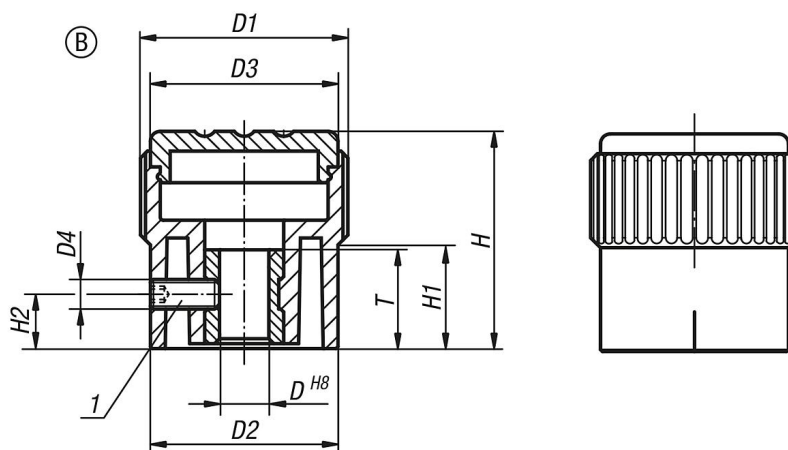

Knurled knobs Form B, with 1 line

Item description/product images

Description

Material:
Thermoplastic, black grey.
Bush steel.

Version:
Bush blue passivated

Note:
Available without graduations, with one scale line or with 20 graduations and 10 digits.

1) Set screw for locking (by Form C between numbers 5 and 6)

Drawings

Overview of items

Order No.	Form	Colour Cap	D	D1	D2	D3	D4	H	H1	H2	T
K0248.2105	B	black grey RAL 7021	5	21	19	19	M3	22	10,5	5	10
K0248.21051	B	orange RAL 2004	5	21	19	19	M3	22	10,5	5	10
K0248.21052	B	signal green RAL6032	5	21	19	19	M3	22	10,5	5	10
K0248.21053	B	blue RAL5017	5	21	19	19	M3	22	10,5	5	10
K0248.21055	B	light grey RAL 7035	5	21	19	19	M3	22	10,5	5	10
K0248.21056	B	traffic red RAL 3020	5	21	19	19	M3	22	10,5	5	10
K0248.21057	B	colza yellow RAL 1021	5	21	19	19	M3	22	10,5	5	10
K0248.2206	B	black grey RAL 7021	6	26	23	23	M3	26	12	6	10
K0248.22061	B	orange RAL 2004	6	26	23	23	M3	26	12	6	10
K0248.22062	B	signal green RAL6032	6	26	23	23	M3	26	12	6	10

Knurled knobs Form B, with 1 line

Overview of items

Order No.	Form	Colour Cap	D	D1	D2	D3	D4	H	H1	H2	T
K0248.22063	B	blue RAL5017	6	26	23	23	M3	26	12	6	10
K0248.22065	B	light grey RAL 7035	6	26	23	23	M3	26	12	6	10
K0248.22066	B	traffic red RAL 3020	6	26	23	23	M3	26	12	6	10
K0248.22067	B	colza yellow RAL 1021	6	26	23	23	M3	26	12	6	10
K0248.2308	B	black grey RAL 7021	8	34	31	31	M4	36	17,5	7	14
K0248.23081	B	orange RAL 2004	8	34	31	31	M4	36	17,5	7	14
K0248.23082	B	signal green RAL6032	8	34	31	31	M4	36	17,5	7	14
K0248.23083	B	blue RAL5017	8	34	31	31	M4	36	17,5	7	14
K0248.23085	B	light grey RAL 7035	8	34	31	31	M4	36	17,5	7	14
K0248.23086	B	traffic red RAL 3020	8	34	31	31	M4	36	17,5	7	14
K0248.23087	B	colza yellow RAL 1021	8	34	31	31	M4	36	17,5	7	14