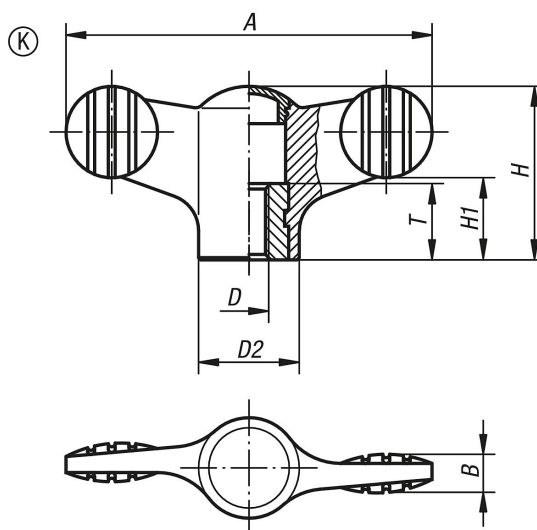

Wing grips with internal thread

Drawings

Overview of items

Order No.	Component material	Colour Cap	A	D	D2	B	H	H1	T
K0274.904	steel	black grey RAL 7021	38	M4	12	4,5	18	8,5	10
K0274.9045	steel	light grey RAL 7035	38	M4	12	4,5	18	8,5	10
K0274.9046	steel	traffic red RAL 3020	38	M4	12	4,5	18	8,5	10
K0274.9047	steel	colza yellow RAL 1021	38	M4	12	4,5	18	8,5	10
K0274.905	steel	black grey RAL 7021	38	M5	12	4,5	18	8,5	10
K0274.9055	steel	light grey RAL 7035	38	M5	12	4,5	18	8,5	10
K0274.9056	steel	traffic red RAL 3020	38	M5	12	4,5	18	8,5	10
K0274.9057	steel	colza yellow RAL 1021	38	M5	12	4,5	18	8,5	10
K0274.906	steel	black grey RAL 7021	38	M6	12	4,5	18	8,5	10
K0274.9065	steel	light grey RAL 7035	38	M6	12	4,5	18	8,5	10
K0274.9066	steel	traffic red RAL 3020	38	M6	12	4,5	18	8,5	10
K0274.9067	steel	colza yellow RAL 1021	38	M6	12	4,5	18	8,5	10
K0274.105	steel	black grey RAL 7021	50	M5	14	5	24	11,5	10
K0274.1055	steel	light grey RAL 7035	50	M5	14	5	24	11,5	10
K0274.1056	steel	traffic red RAL 3020	50	M5	14	5	24	11,5	10
K0274.1057	steel	colza yellow RAL 1021	50	M5	14	5	24	11,5	10
K0274.106	steel	black grey RAL 7021	50	M6	14	5	24	11,5	10
K0274.1065	steel	light grey RAL 7035	50	M6	14	5	24	11,5	10
K0274.1066	steel	traffic red RAL 3020	50	M6	14	5	24	11,5	10
K0274.1067	steel	colza yellow RAL 1021	50	M6	14	5	24	11,5	10
K0274.208	steel	black grey RAL 7021	75	M8	21	7	35,6	16,5	14
K0274.2085	steel	light grey RAL 7035	75	M8	21	7	35,6	16,5	14
K0274.2086	steel	traffic red RAL 3020	75	M8	21	7	35,6	16,5	14
K0274.2087	steel	colza yellow RAL 1021	75	M8	21	7	35,6	16,5	14
K0274.210	steel	black grey RAL 7021	75	M10	21	7	35,6	16,5	14
K0274.2105	steel	light grey RAL 7035	75	M10	21	7	35,6	16,5	14
K0274.2106	steel	traffic red RAL 3020	75	M10	21	7	35,6	16,5	14
K0274.2107	steel	colza yellow RAL 1021	75	M10	21	7	35,6	16,5	14
K0274.0904	stainless steel	black grey RAL 7021	38	M4	12	4,5	18	8,5	10
K0274.09045	stainless steel	light grey RAL 7035	38	M4	12	4,5	18	8,5	10
K0274.09046	stainless steel	traffic red RAL 3020	38	M4	12	4,5	18	8,5	10
K0274.09047	stainless steel	colza yellow RAL 1021	38	M4	12	4,5	18	8,5	10
K0274.0905	stainless steel	black grey RAL 7021	38	M5	12	4,5	18	8,5	10
K0274.09055	stainless steel	light grey RAL 7035	38	M5	12	4,5	18	8,5	10
K0274.09056	stainless steel	traffic red RAL 3020	38	M5	12	4,5	18	8,5	10
K0274.09057	stainless steel	colza yellow RAL 1021	38	M5	12	4,5	18	8,5	10
K0274.0906	stainless steel	black grey RAL 7021	38	M6	12	4,5	18	8,5	10
K0274.09065	stainless steel	light grey RAL 7035	38	M6	12	4,5	18	8,5	10