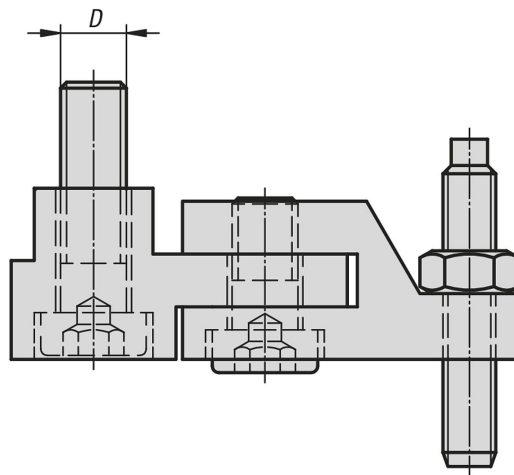

Hinged stops

Item description/product images

Description

Material:
Steel.

Version:
Black oxidised.

Note:
Hinged stop for fastening directly to the sliding or middle jaw.

Hinged stops

Drawings

Overview of items

Hinged stops

Order No.	D	Suitable for
K0607.080	M6	centric vice 65, 80
K0607.100	M8	centric vice 125