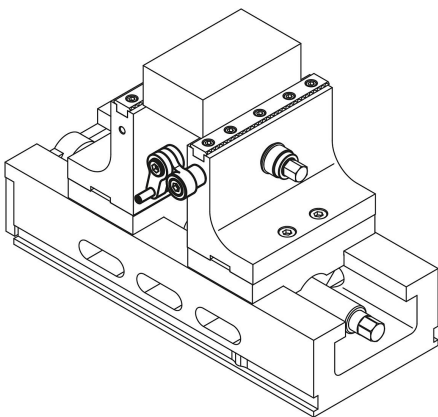

Hinged stops

Item description/product images

Description

Material:
Steel.

Version:
Black oxidised.

Note:
Hinged stop for fastening directly to the sliding or middle jaw.

Hinged stops

Drawings

Overview of items

Hinged stops

Order No.	D	Suitable for
K0607.080	M6	centric vice 65, 80
K0607.100	M8	centric vice 125