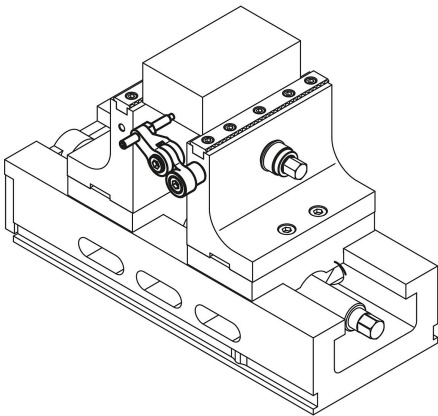

Hinged stops

Item description/product images

Description

Material:
Steel.

Version:
Black oxidised.

Note:
Hinged stop for fastening directly to the sliding or middle jaw.

Hinged stops

Drawings

Overview of items

Hinged stops

Order No.	D	Suitable for
K0607.080	M6	centric vice 65, 80
K0607.100	M8	centric vice 125