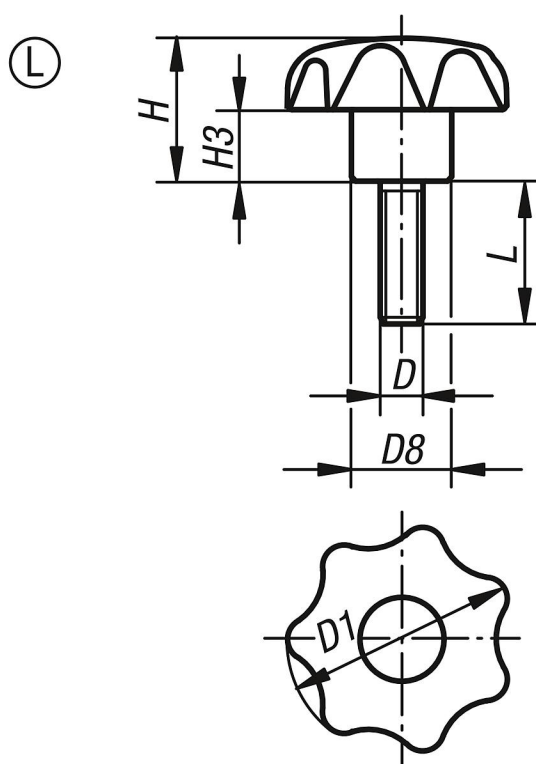

Overview of items

Order No.	Form	Colour Cap	D	D1	D8	H	H3	L
K0155.405X10	L	jet black	M5	25	12	16	8	10
K0155.4055X10	L	light grey RAL 7035	M5	25	12	16	8	10
K0155.4056X10	L	traffic red RAL 3020	M5	25	12	16	8	10
K0155.4057X10	L	colza yellow RAL 1021	M5	25	12	16	8	10
K0155.405X15	L	jet black	M5	25	12	16	8	15
K0155.4055X15	L	light grey RAL 7035	M5	25	12	16	8	15
K0155.4056X15	L	traffic red RAL 3020	M5	25	12	16	8	15
K0155.4057X15	L	colza yellow RAL 1021	M5	25	12	16	8	15
K0155.405X20	L	jet black	M5	25	12	16	8	20
K0155.4055X20	L	light grey RAL 7035	M5	25	12	16	8	20
K0155.4056X20	L	traffic red RAL 3020	M5	25	12	16	8	20
K0155.4057X20	L	colza yellow RAL 1021	M5	25	12	16	8	20
K0155.405X25	L	jet black	M5	25	12	16	8	25
K0155.4055X25	L	light grey RAL 7035	M5	25	12	16	8	25
K0155.4056X25	L	traffic red RAL 3020	M5	25	12	16	8	25