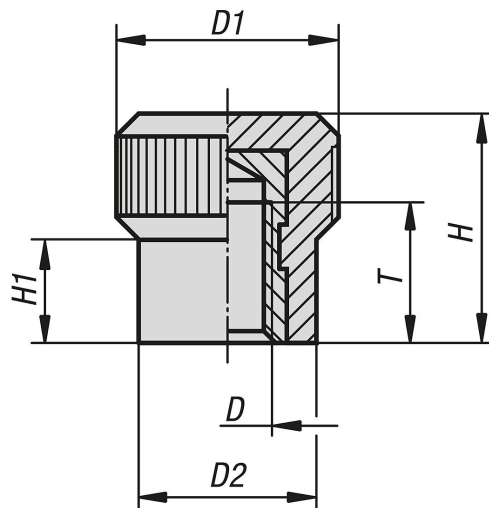

Overview of items

Knurled knobs

Order No.	D	D1	D2	H	H1	T
K0142.11203	M3	13	10	13,5	6	6,5
K0142.11204	M4	13	10	13,5	6	10
K0142.11504	M4	15	12	15,5	7	10
K0142.11505	M5	15	12	15,5	7	10
K0142.11506	M6	15	12	15,5	7	9