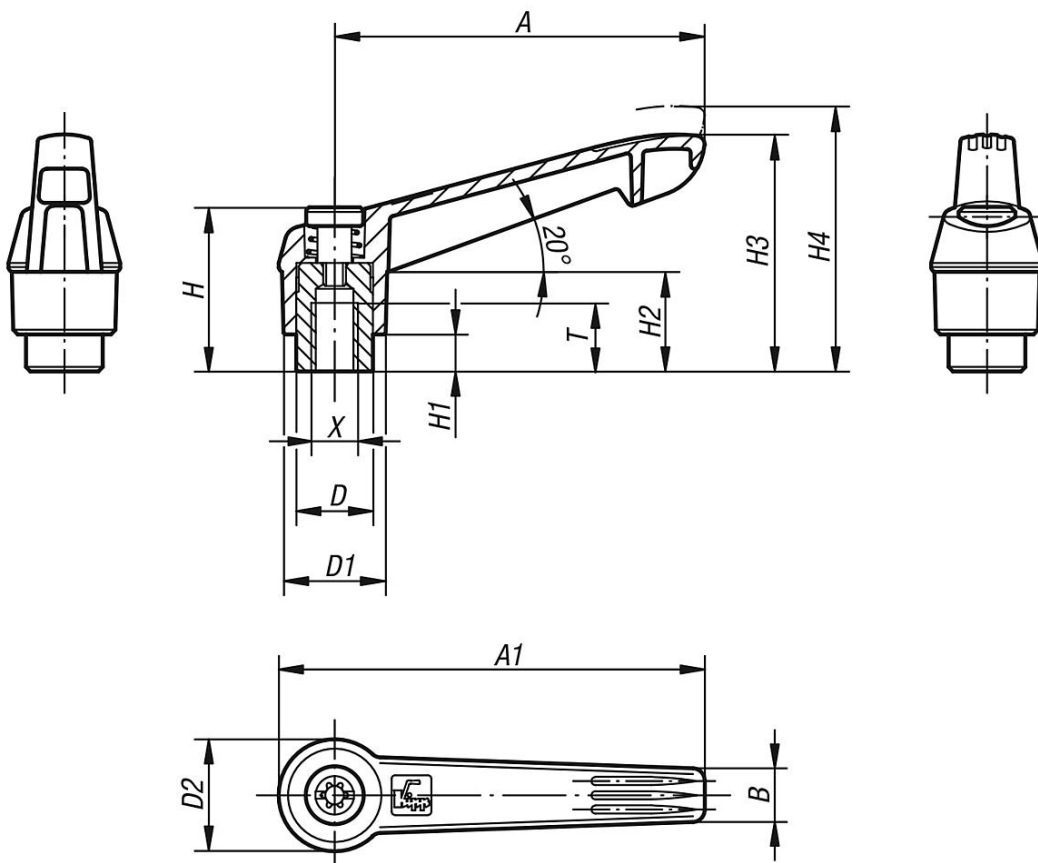

Clamping levers, plastic with internal thread, threaded insert black oxidised steel

Item description/product images

Description

Material:

Handle fibreglass reinforced plastic with die-cast zinc toothed ring.
Steel parts grade 5.8.

Version:

Steel parts black oxidised.

On request:

Other threads and special versions.

Dimension "H1" available in other lengths at extra charge.

Clamping levers, plastic with internal thread, threaded insert black oxidised steel

Item description/product images

Clamping levers, plastic with internal thread, threaded insert black oxidised steel

Item description/product images

lift to
disengage

Drawings

Overview of items

Clamping levers with plastic handle, female thread