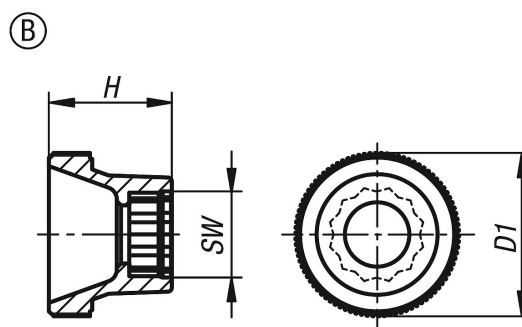

Overview of items

Order No.	Form	Main colour	for screws	D1	H	SW
K1138.10040	B	black	M4	17	11,5	7
K1138.10050	B	black	M5	20	15	8
K1138.10060	B	black	M6	25	18	10
K1138.10080	B	black	M8	36	23	13
K1138.10100	B	black	M10	36	23	17
K1138.11040	B	orange	M4	17	11,5	7
K1138.11050	B	orange	M5	20	15	8
K1138.11060	B	orange	M6	25	18	10
K1138.11080	B	orange	M8	36	23	13
K1138.11100	B	orange	M10	36	23	17