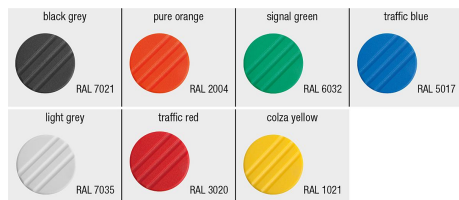

Knurled knobs Form K, with tapped bush, with cap

Item description/product images

Description

Material:
Black thermoplastic.
Bush grade 5.8 steel.

Version:
Steel trivalent blue-passivated.

Drawings

Overview of items

Knurled knobs Form K, with tapped bush, with cap

Order No.	Form	Colour Cap	Size	D	D1	D2	H	H1	T
K0260.2105	K	black grey RAL 7021	1	M5	40	16,5	31	13	10
K0260.21051	K	orange RAL 2004	1	M5	40	16,5	31	13	10
K0260.21052	K	signal green RAL6032	1	M5	40	16,5	31	13	10
K0260.21053	K	blue RAL5017	1	M5	40	16,5	31	13	10
K0260.21055	K	light grey RAL 7035	1	M5	40	16,5	31	13	10
K0260.21056	K	traffic red RAL 3020	1	M5	40	16,5	31	13	10
K0260.21057	K	colza yellow RAL 1021	1	M5	40	16,5	31	13	10
K0260.2106	K	black grey RAL 7021	1	M6	40	16,5	31	13	10
K0260.21061	K	orange RAL 2004	1	M6	40	16,5	31	13	10
K0260.21062	K	signal green RAL6032	1	M6	40	16,5	31	13	10
K0260.21063	K	blue RAL5017	1	M6	40	16,5	31	13	10