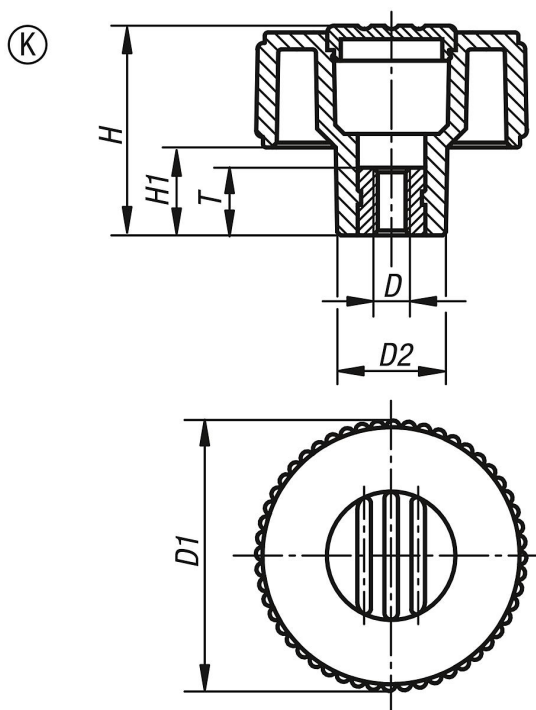

Knurled knobs Form K, with tapped bush, with cap

Item description/product images

Description

Material:
Black thermoplastic.
Bush grade 5.8 steel.

Version:
Steel trivalent blue-passivated.

Drawings

Overview of items

Knurled knobs Form K, with tapped bush, with cap

Order No.	Form	Colour Cap	Size	D	D1	D2	H	H1	T
K0260.2105	K	black grey RAL 7021	1	M5	40	16,5	31	13	10
K0260.21051	K	orange RAL 2004	1	M5	40	16,5	31	13	10
K0260.21052	K	signal green RAL6032	1	M5	40	16,5	31	13	10
K0260.21053	K	blue RAL5017	1	M5	40	16,5	31	13	10
K0260.21055	K	light grey RAL 7035	1	M5	40	16,5	31	13	10
K0260.21056	K	traffic red RAL 3020	1	M5	40	16,5	31	13	10
K0260.21057	K	colza yellow RAL 1021	1	M5	40	16,5	31	13	10
K0260.2106	K	black grey RAL 7021	1	M6	40	16,5	31	13	10
K0260.21061	K	orange RAL 2004	1	M6	40	16,5	31	13	10
K0260.21062	K	signal green RAL6032	1	M6	40	16,5	31	13	10
K0260.21063	K	blue RAL5017	1	M6	40	16,5	31	13	10