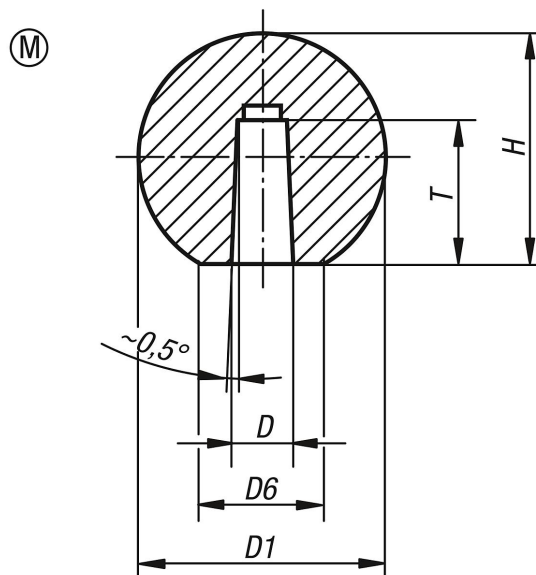

## Ball knobs, smooth, DIN 319 enhanced, Form M, with tapered bore

### Item description/product images

### Description

**Material:**  
Black thermoset PF 31

**Version:**  
High-gloss polished.

### Overview of items

Order No.	Form	Main colour	D	D1	D6	H	T
K0159.31604	M	black	4	16	8	15	9
K0159.32005	M	black	5	20	12	18	12
K0159.32506	M	black	6	25	15	23	15
K0159.32508	M	black	8	25	15	23	15
K0159.33208	M	black	8	32	18	29	15
K0159.33210	M	black	10	32	18	29	15
K0159.34010	M	black	10	40	20	37,5	20
K0159.34012	M	black	12	40	20	37,5	20
K0159.35012	M	black	12	50	28	48	22