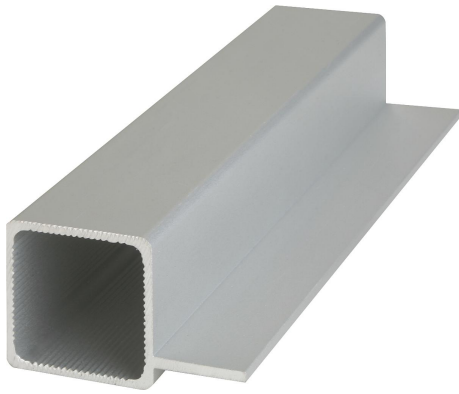

# Square tubes single-finned

### Description

**Material:**  
Aluminium profile.

**Version:**  
Silver anodised.

**Note:**  
These square tubes are designed to suit our tube connectors.

**On request:**  
- Other lengths (L max. 4000 mm)  
- Mitre cuts