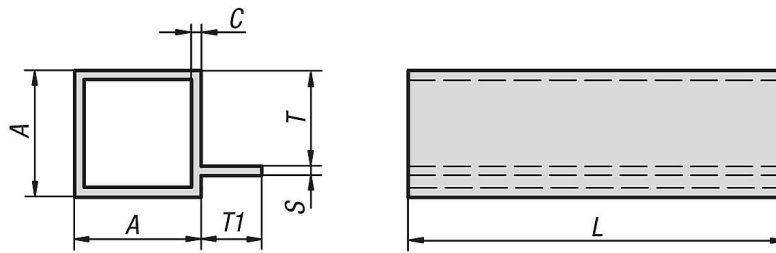

### Description

**Material:**  
Aluminium profile.

**Version:**  
Silver anodised.

**Note:**  
These square tubes are designed to suit our tube connectors.

**On request:**  
- Other lengths (L max. 4000 mm)  
- Mitre cuts

## Drawings

### Square tubes with web

Order No.	A	C	L	S	T	T1
K0628.125152X2000	25	1,5	2000	2	19	15