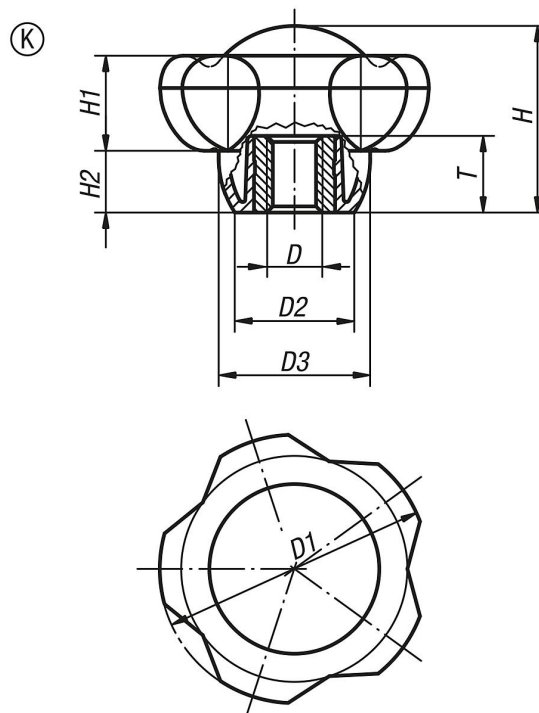

Overview of items

Order No.	Form	Component material	Colour Cap	D	D1	D2	D3	H	H1	H2	T
K0255.5008	K	steel	black grey RAL 7021	M8	50	22,2	28,2	34,8	17,8	11,5	14
K0255.50085	K	steel	light grey RAL 7035	M8	50	22,2	28,2	34,8	17,8	11,5	14
K0255.50086	K	steel	traffic red RAL 3020	M8	50	22,2	28,2	34,8	17,8	11,5	14
K0255.50087	K	steel	colza yellow RAL 1021	M8	50	22,2	28,2	34,8	17,8	11,5	14
K0255.5010	K	steel	black grey RAL 7021	M10	50	22,2	28,2	34,8	17,8	11,5	14
K0255.50105	K	steel	light grey RAL 7035	M10	50	22,2	28,2	34,8	17,8	11,5	14
K0255.50106	K	steel	traffic red RAL 3020	M10	50	22,2	28,2	34,8	17,8	11,5	14
K0255.50107	K	steel	colza yellow RAL 1021	M10	50	22,2	28,2	34,8	17,8	11,5	14
K0255.5012	K	steel	black grey RAL 7021	M12	50	22,2	28,2	34,8	17,8	11,5	18
K0255.50125	K	steel	light grey RAL 7035	M12	50	22,2	28,2	34,8	17,8	11,5	18
K0255.50126	K	steel	traffic red RAL 3020	M12	50	22,2	28,2	34,8	17,8	11,5	18
K0255.50127	K	steel	colza yellow RAL 1021	M12	50	22,2	28,2	34,8	17,8	11,5	18
K0255.6310	K	steel	black grey RAL 7021	M10	63	28	35,5	44	22,5	14,5	14
K0255.63105	K	steel	light grey RAL 7035	M10	63	28	35,5	44	22,5	14,5	14
K0255.63106	K	steel	traffic red RAL 3020	M10	63	28	35,5	44	22,5	14,5	14
K0255.63107	K	steel	colza yellow RAL 1021	M10	63	28	35,5	44	22,5	14,5	14
K0255.6312	K	steel	black grey RAL 7021	M12	63	28	35,5	44	22,5	14,5	18
K0255.63125	K	steel	light grey RAL 7035	M12	63	28	35,5	44	22,5	14,5	18
K0255.63126	K	steel	traffic red RAL 3020	M12	63	28	35,5	44	22,5	14,5	18