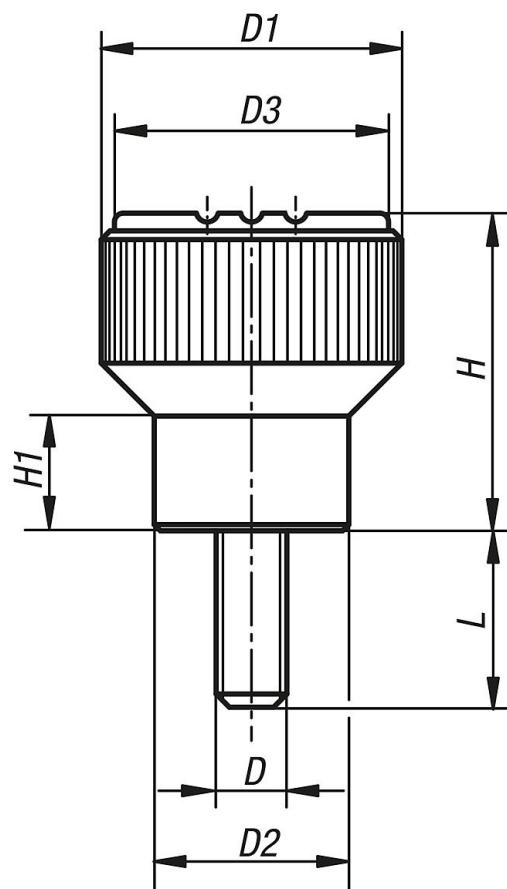

Knurled knobs with external thread

Item description/product images

Description

Material:

Black thermoplastic.

Bush and screw 5.8 steel or 1.4305 stainless steel.

Version:

Steel trivalent blue passivated, stainless steel bright.

Drawings