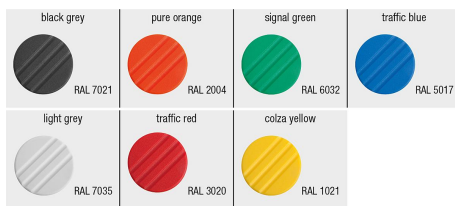

Drawings

Knurled knobs with external thread

Overview of items

Order No.	Material	Colour Cap	D	D1	D2	D3	H	H1	L
K0247.105X10	steel	black grey RAL 7021	M5	21	14	19	22	8	10
K0247.1051X10	steel	orange RAL 2004	M5	21	14	19	22	8	10
K0247.1052X10	steel	signal green RAL6032	M5	21	14	19	22	8	10
K0247.1053X10	steel	blue RAL5017	M5	21	14	19	22	8	10
K0247.1055X10	steel	light grey RAL 7035	M5	21	14	19	22	8	10
K0247.1056X10	steel	traffic red RAL 3020	M5	21	14	19	22	8	10
K0247.1057X10	steel	colza yellow RAL 1021	M5	21	14	19	22	8	10
K0247.105X12	steel	black grey RAL 7021	M5	21	14	19	22	8	12
K0247.1051X12	steel	orange RAL 2004	M5	21	14	19	22	8	12
K0247.1052X12	steel	signal green RAL6032	M5	21	14	19	22	8	12
K0247.1053X12	steel	blue RAL5017	M5	21	14	19	22	8	12
K0247.1055X12	steel	light grey RAL 7035	M5	21	14	19	22	8	12
K0247.1056X12	steel	traffic red RAL 3020	M5	21	14	19	22	8	12
K0247.1057X12	steel	colza yellow RAL 1021	M5	21	14	19	22	8	12
K0247.105X15	steel	black grey RAL 7021	M5	21	14	19	22	8	15
K0247.1051X15	steel	orange RAL 2004	M5	21	14	19	22	8	15
K0247.1052X15	steel	signal green RAL6032	M5	21	14	19	22	8	15
K0247.1053X15	steel	blue RAL5017	M5	21	14	19	22	8	15
K0247.1055X15	steel	light grey RAL 7035	M5	21	14	19	22	8	15
K0247.1056X15	steel	traffic red RAL 3020	M5	21	14	19	22	8	15
K0247.1057X15	steel	colza yellow RAL 1021	M5	21	14	19	22	8	15
K0247.105X20	steel	black grey RAL 7021	M5	21	14	19	22	8	20
K0247.1051X20	steel	orange RAL 2004	M5	21	14	19	22	8	20
K0247.1052X20	steel	signal green RAL6032	M5	21	14	19	22	8	20
K0247.1053X20	steel	blue RAL5017	M5	21	14	19	22	8	20
K0247.1055X20	steel	light grey RAL 7035	M5	21	14	19	22	8	20
K0247.1056X20	steel	traffic red RAL 3020	M5	21	14	19	22	8	20
K0247.1057X20	steel	colza yellow RAL 1021	M5	21	14	19	22	8	20
K0247.105X25	steel	black grey RAL 7021	M5	21	14	19	22	8	25
K0247.1051X25	steel	orange RAL 2004	M5	21	14	19	22	8	25
K0247.1052X25	steel	signal green RAL6032	M5	21	14	19	22	8	25
K0247.1053X25	steel	blue RAL5017	M5	21	14	19	22	8	25
K0247.1055X25	steel	light grey RAL 7035	M5	21	14	19	22	8	25
K0247.1056X25	steel	traffic red RAL 3020	M5	21	14	19	22	8	25
K0247.1057X25	steel	colza yellow RAL 1021	M5	21	14	19	22	8	25
K0247.106X15	steel	black grey RAL 7021	M6	21	14	19	22	8	15
K0247.1061X15	steel	orange RAL 2004	M6	21	14	19	22	8	15
K0247.1062X15	steel	signal green RAL6032	M6	21	14	19	22	8	15
K0247.1063X15	steel	blue RAL5017	M6	21	14	19	22	8	15
K0247.1065X15	steel	light grey RAL 7035	M6	21	14	19	22	8	15
K0247.1066X15	steel	traffic red RAL 3020	M6	21	14	19	22	8	15
K0247.1067X15	steel	colza yellow RAL 1021	M6	21	14	19	22	8	15
K0247.106X20	steel	black grey RAL 7021	M6	21	14	19	22	8	20
K0247.1061X20	steel	orange RAL 2004	M6	21	14	19	22	8	20
K0247.1062X20	steel	signal green RAL6032	M6	21	14	19	22	8	20
K0247.1063X20	steel	blue RAL5017	M6	21	14	19	22	8	20
K0247.1065X20	steel	light grey RAL 7035	M6	21	14	19	22	8	20
K0247.1066X20	steel	traffic red RAL 3020	M6	21	14	19	22	8	20
K0247.1067X20	steel	colza yellow RAL 1021	M6	21	14	19	22	8	20
K0247.106X25	steel	black grey RAL 7021	M6	21	14	19	22	8	25
K0247.1061X25	steel	orange RAL 2004	M6	21	14	19	22	8	25
K0247.1062X25	steel	signal green RAL6032	M6	21	14	19	22	8	25
K0247.1063X25	steel	blue RAL5017	M6	21	14	19	22	8	25
K0247.1065X25	steel	light grey RAL 7035	M6	21	14	19	22	8	25
K0247.1066X25	steel	traffic red RAL 3020	M6	21	14	19	22	8	25
K0247.1067X25	steel	colza yellow RAL 1021	M6	21	14	19	22	8	25
K0247.106X30	steel	black grey RAL 7021	M6	21	14	19	22	8	30
K0247.1061X30	steel	orange RAL 2004	M6	21	14	19	22	8	30
K0247.1062X30	steel	signal green RAL6032	M6	21	14	19	22	8	30
K0247.1063X30	steel	blue RAL5017	M6	21	14	19	22	8	30
K0247.1065X30	steel	light grey RAL 7035	M6	21	14	19	22	8	30
K0247.1066X30	steel	traffic red RAL 3020	M6	21	14	19	22	8	30