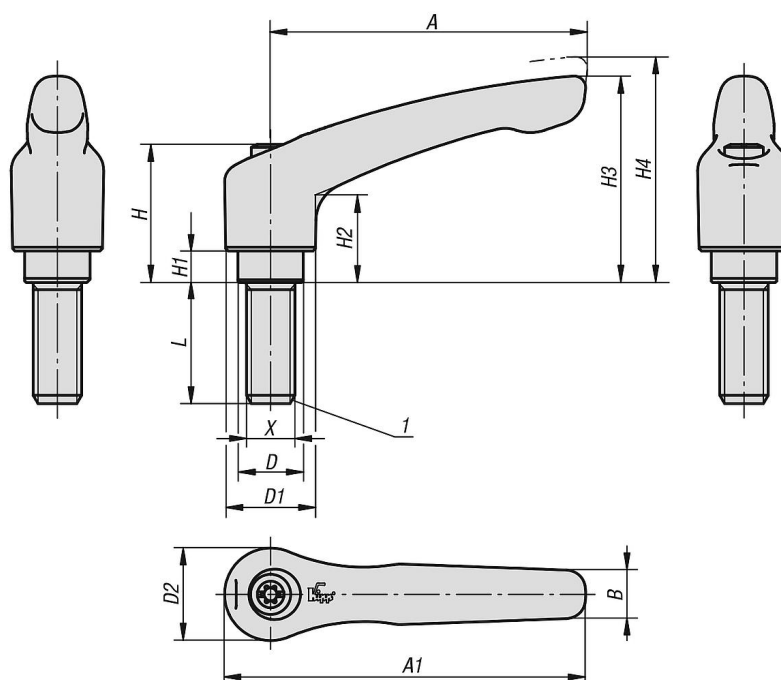

Clamping levers, steel with external thread, threaded pin black oxidised steel

Item description/product images

lift to
disengage

Description

Material:

Handle steel 1.0401.

All other steel parts grade 5.8.

Version:

Handle powder-coated, fine-textured structure.

Steel parts black oxidised.

Note:

Standard colours are:

ruby red RAL 3003.

Where $L \geq 60$ mm the thread length is always 60 mm.

Drawing reference:

1) flat point DIN EN ISO 4753

Drawings