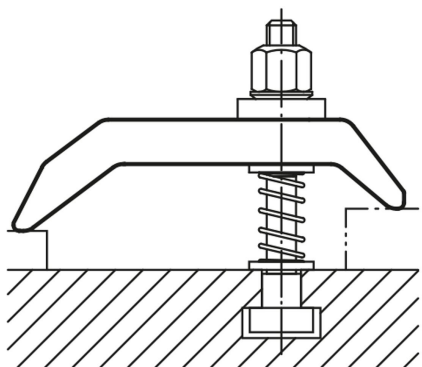

Clamp straps assorted, long slot

Item description/product images

Description

Material:

Carbon steel 1.7225

Version:

Tempered to 1000 N/mm², black oxidised.

Note:

These are the same clamp straps that are used with the adjustment units K0004.

Drawings

K0002.01 (0,5 kg)

K0002.05 (0,48 kg)

K0002.10 (0,35 kg)

Overview of items

Clamp straps assorted, long slot

Overview of items