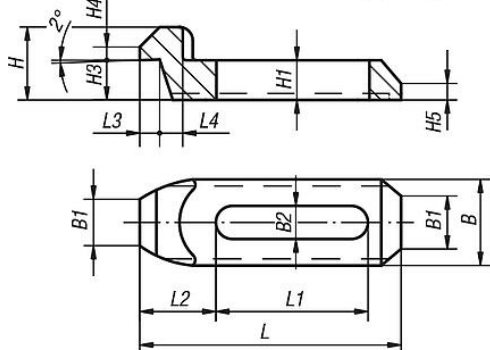

Clamp straps assorted, long slot

Item description/product images

Description

Material:

Carbon steel 1.7225

Version:

Tempered to 1000 N/mm², black oxidised.

Note:

These are the same clamp straps that are used with the adjustment units K0004.

Drawings

K0002.01 (0,5 kg)

K0002.05 (0,48 kg)

K0002.10 (0,35 kg)

Overview of items

Clamp straps assorted, long slot

Overview of items

Clamp straps, assorted, long slot

Order No.	Item	L	L1	L2	L3	L4	L5	B	B1	B2	B3	H	H1	H2	H3	H4	H5	H6
K0002.01	Clamp Strap	140	67	40	-	-	-	36	21	13	-	41	16	26	-	-	-	10
K0002.05	Clamp Strap	135	87	26	8	10	10	36	21	13	-	42	16	30	18	5	12	-
K0002.10	Clamp Strap	110	67	25	8	9	-	36	21	13	29,5	27	16	-	15	5	7	-