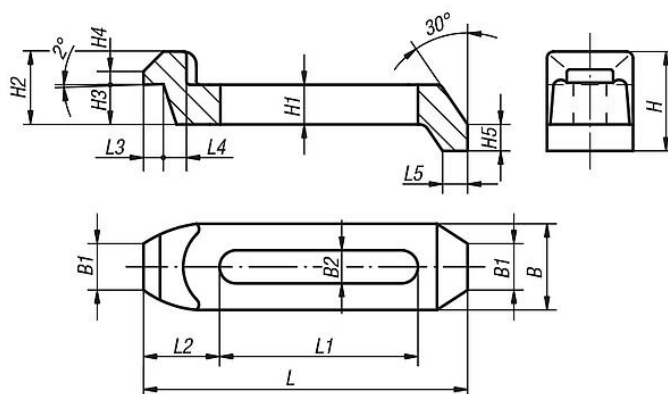

Clamp straps assorted, long slot

Item description/product images

Description

Material:

Carbon steel 1.7225

Version:

Tempered to 1000 N/mm², black oxidised.

Note:

These are the same clamp straps that are used with the adjustment units K0004.

Drawings

K0002.01 (0,5 kg)

K0002.05 (0,48 kg)

K0002.10 (0,35 kg)

Overview of items

Clamp straps assorted, long slot

Overview of items

Clamp straps, assorted, long slot

Order No.	Item	L	L1	L2	L3	L4	L5	B	B1	B2	B3	H	H1	H2	H3	H4	H5	H6
K0002.01	Clamp Strap	140	67	40	-	-	-	36	21	13	-	41	16	26	-	-	-	10
K0002.05	Clamp Strap	135	87	26	8	10	10	36	21	13	-	42	16	30	18	5	12	-
K0002.10	Clamp Strap	110	67	25	8	9	-	36	21	13	29,5	27	16	-	15	5	7	-