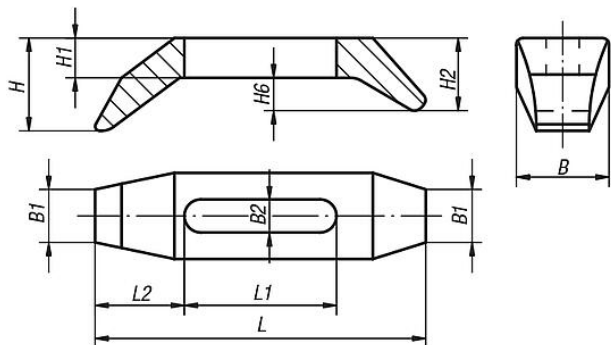

Clamp straps assorted, long slot

Item description/product images

Description

Material:

Carbon steel 1.7225

Version:

Tempered to 1000 N/mm², black oxidised.

Note:

These are the same clamp straps that are used with the adjustment units K0004.

Drawings

K0002.01 (0,5 kg)

K0002.05 (0,48 kg)

K0002.10 (0,35 kg)

Overview of items

Clamp straps assorted, long slot

Overview of items

Clamp straps, assorted, long slot

Order No.	Item	L	L1	L2	L3	L4	L5	B	B1	B2	B3	H	H1	H2	H3	H4	H5	H6
K0002.01	Clamp Strap	140	67	40	-	-	-	36	21	13	-	41	16	26	-	-	-	10
K0002.05	Clamp Strap	135	87	26	8	10	10	36	21	13	-	42	16	30	18	5	12	-
K0002.10	Clamp Strap	110	67	25	8	9	-	36	21	13	29,5	27	16	-	15	5	7	-