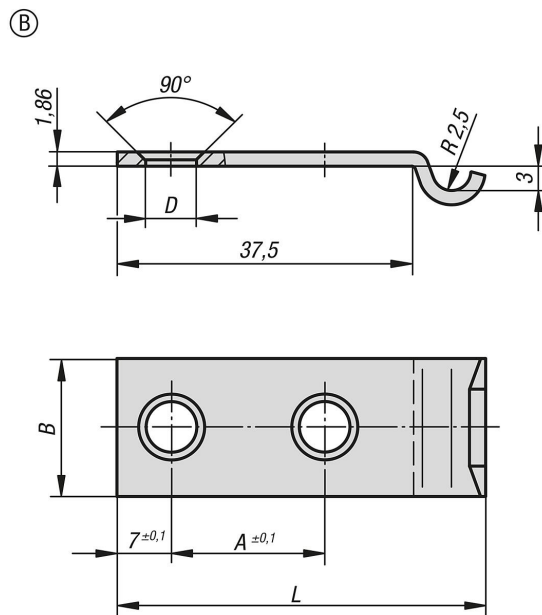

Catch plates Form B for DIN 3133 latches

Item description/product images

Description

Material:
Stainless steel 1.4301.

Version:
Vibratory ground.

Drawings

Overview of items

Order No.	Form	L	B	A	D
K1336.92460482	B	48	18	20	4,8