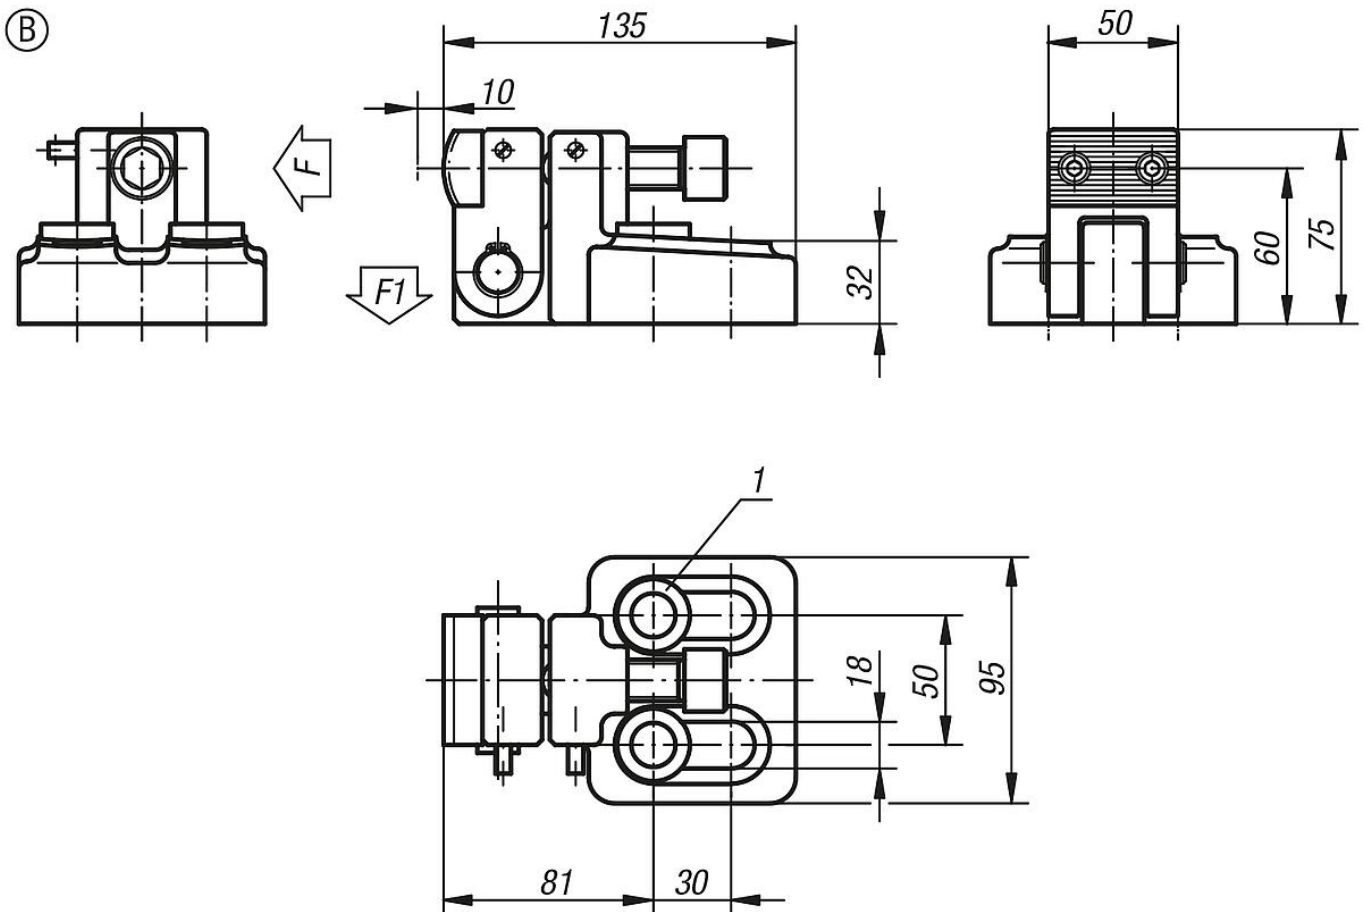

### Description

**Material:**

Body ductile iron (SG iron).  
Jaw hardened carbon steel.

**Version:**

Painted black.  
Jaw bright.

**Drawing reference:**

- 1) spherical washer set for M12 and M16
- 2) workpiece

## Drawings