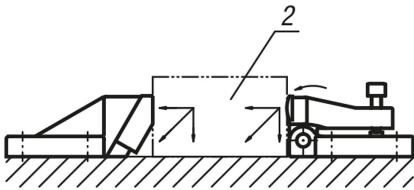

### Description

**Material:**

Body ductile iron (SG iron).  
Jaw hardened carbon steel.

**Version:**

Painted black.  
Jaw bright.

**Drawing reference:**

- 1) spherical washer set for M12 and M16
- 2) workpiece

## Drawings