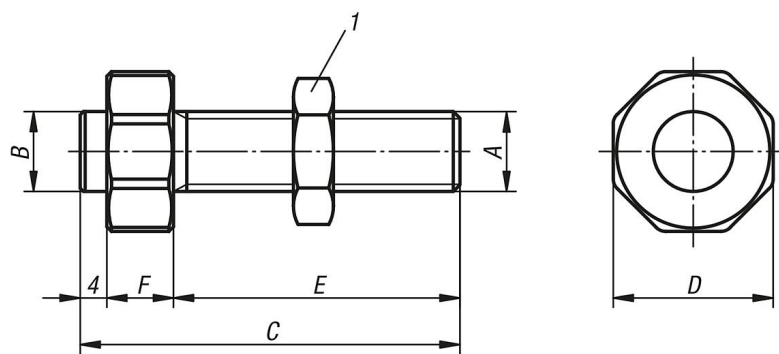

Support bolts

Item description/product images

Description

Material:
Carbon steel.

Version:
Tempered and black oxidised.

Drawing reference:
1) locknut

Drawings

Overview of items

Support bolts

Order No.	A	B	C	D	E	F
K0828.08041	M8	8	41	17	30	7
K0828.08051	M8	8	51	17	40	7
K0828.12057	M12	12	57	24	43	10
K0828.12072	M12	12	72	24	58	10

Support bolts

Overview of items

Order No.	A	B	C	D	E	F
K0828.16057	M16	16	57	30	43	10
K0828.16072	M16	16	72	30	58	10