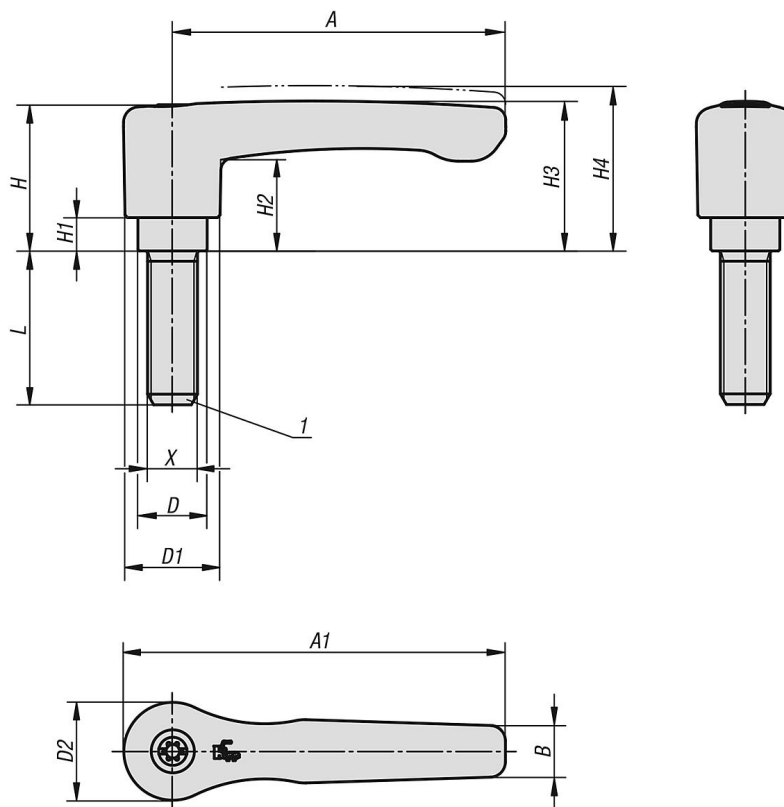

**Clamping levers, die-cast zinc, flat with external thread, threaded pin
black oxidised steel**

Drawings

Overview of items

Clamping levers, flat with external thread

Order No.	Main colour	Surface finish body	Size	X	D	D1	D2	H	H1	H2	H3	H4	A	A1	B	No. of teeth	L
K0737.2062X15	orange RAL 2004	plastic-coated	2	M6	13,5	18,5	19,1	28,5	6,5	17,8	29,2	32,2	65	74,5	10,1	20	15
K0737.2062X20	orange RAL 2004	plastic-coated	2	M6	13,5	18,5	19,1	28,5	6,5	17,8	29,2	32,2	65	74,5	10,1	20	20
K0737.2062X25	orange RAL 2004	plastic-coated	2	M6	13,5	18,5	19,1	28,5	6,5	17,8	29,2	32,2	65	74,5	10,1	20	25
K0737.2062X30	orange RAL 2004	plastic-coated	2	M6	13,5	18,5	19,1	28,5	6,5	17,8	29,2	32,2	65	74,5	10,1	20	30
K0737.2062X35	orange RAL 2004	plastic-coated	2	M6	13,5	18,5	19,1	28,5	6,5	17,8	29,2	32,2	65	74,5	10,1	20	35
K0737.2062X40	orange RAL 2004	plastic-coated	2	M6	13,5	18,5	19,1	28,5	6,5	17,8	29,2	32,2	65	74,5	10,1	20	40
K0737.2062X45	orange RAL 2004	plastic-coated	2	M6	13,5	18,5	19,1	28,5	6,5	17,8	29,2	32,2	65	74,5	10,1	20	45
K0737.2062X50	orange RAL 2004	plastic-coated	2	M6	13,5	18,5	19,1	28,5	6,5	17,8	29,2	32,2	65	74,5	10,1	20	50
K0737.2062X55	orange RAL 2004	plastic-coated	2	M6	13,5	18,5	19,1	28,5	6,5	17,8	29,2	32,2	65	74,5	10,1	20	55
K0737.2062X60	orange RAL 2004	plastic-coated	2	M6	13,5	18,5	19,1	28,5	6,5	17,8	29,2	32,2	65	74,5	10,1	20	60
K0737.2082X15	orange RAL 2004	plastic-coated	2	M8	13,5	18,5	19,1	28,5	6,5	17,8	29,2	32,2	65	74,5	10,1	20	15
K0737.2082X20	orange RAL 2004	plastic-coated	2	M8	13,5	18,5	19,1	28,5	6,5	17,8	29,2	32,2	65	74,5	10,1	20	20
K0737.2082X25	orange RAL 2004	plastic-coated	2	M8	13,5	18,5	19,1	28,5	6,5	17,8	29,2	32,2	65	74,5	10,1	20	25
K0737.2082X30	orange RAL 2004	plastic-coated	2	M8	13,5	18,5	19,1	28,5	6,5	17,8	29,2	32,2	65	74,5	10,1	20	30
K0737.2082X35	orange RAL 2004	plastic-coated	2	M8	13,5	18,5	19,1	28,5	6,5	17,8	29,2	32,2	65	74,5	10,1	20	35
K0737.2082X40	orange RAL 2004	plastic-coated	2	M8	13,5	18,5	19,1	28,5	6,5	17,8	29,2	32,2	65	74,5	10,1	20	40
K0737.2082X45	orange RAL 2004	plastic-coated	2	M8	13,5	18,5	19,1	28,5	6,5	17,8	29,2	32,2	65	74,5	10,1	20	45
K0737.2082X50	orange RAL 2004	plastic-coated	2	M8	13,5	18,5	19,1	28,5	6,5	17,8	29,2	32,2	65	74,5	10,1	20	50
K0737.2082X55	orange RAL 2004	plastic-coated	2	M8	13,5	18,5	19,1	28,5	6,5	17,8	29,2	32,2	65	74,5	10,1	20	55
K0737.2082X60	orange RAL 2004	plastic-coated	2	M8	13,5	18,5	19,1	28,5	6,5	17,8	29,2	32,2	65	74,5	10,1	20	60
K0737.2102X15	orange RAL 2004	plastic-coated	2	M10	13,5	18,5	19,1	28,5	6,5	17,8	29,2	32,2	65	74,5	10,1	20	15
K0737.2102X20	orange RAL 2004	plastic-coated	2	M10	13,5	18,5	19,1	28,5	6,5	17,8	29,2	32,2	65	74,5	10,1	20	20
K0737.2102X25	orange RAL 2004	plastic-coated	2	M10	13,5	18,5	19,1	28,5	6,5	17,8	29,2	32,2	65	74,5	10,1	20	25
K0737.2102X30	orange RAL 2004	plastic-coated	2	M10	13,5	18,5	19,1	28,5	6,5	17,8	29,2	32,2	65	74,5	10,1	20	30
K0737.2102X35	orange RAL 2004	plastic-coated	2	M10	13,5	18,5	19,1	28,5	6,5	17,8	29,2	32,2	65	74,5	10,1	20	35
K0737.2102X40	orange RAL 2004	plastic-coated	2	M10	13,5	18,5	19,1	28,5	6,5	17,8	29,2	32,2	65	74,5	10,1	20	40