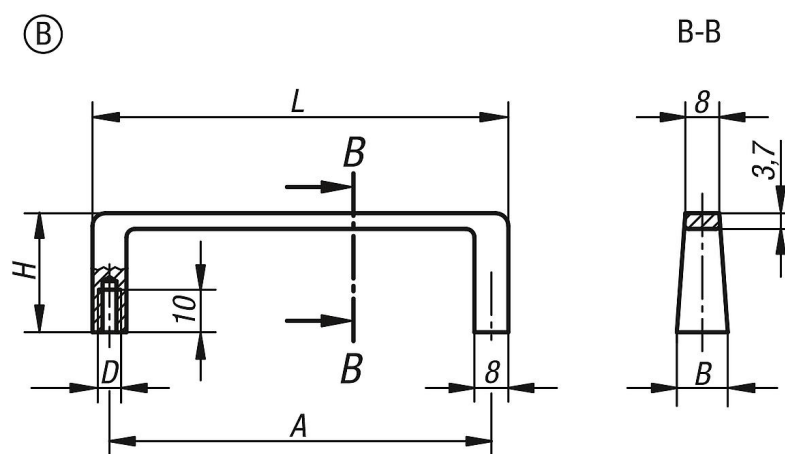

Pull handles, aluminium, narrow with modified width

Item description/product images

Description

Material:

Profile aluminium EN AW-6060

Version:

Matt-finished, anodised black or natural tone.

Drawings

Overview of items

Apparatus handles

Order No.	Form	Main colour	A	B	D	H	L	Load capacity N
K0213.09001	B	black	90	12	M5	28	98	300
K0213.09003	B	natural	90	12	M5	28	98	300