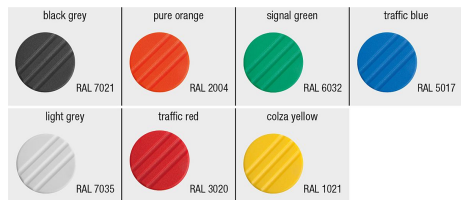

Knurled knobs Form L, with external thread

Item description/product images

Description

Material:
Black grey thermoplastic.
Threaded pin steel 5.8.

Version:
Steel trivalent blue-passivated.

Drawings

Overview of items

Knurled knobs Form L, with external thread

Order No.	Form	Colour Cap	Size	D	D1	D2	H	H1	L
K0260.5105X10	L	black grey RAL 7021	1	M5	40	16,5	31	13	10
K0260.51051X10	L	orange RAL 2004	1	M5	40	16,5	31	13	10
K0260.51052X10	L	signal green RAL6032	1	M5	40	16,5	31	13	10
K0260.51053X10	L	blue RAL5017	1	M5	40	16,5	31	13	10