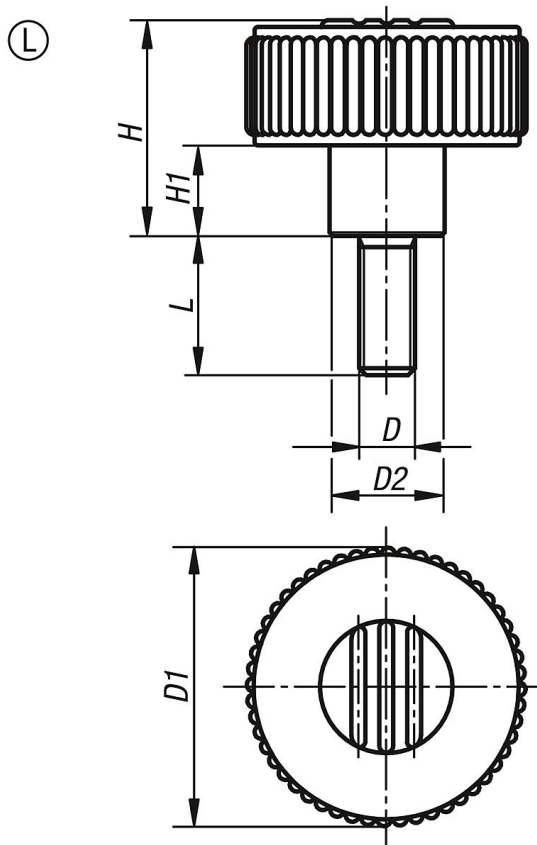

Knurled knobs Form L, with external thread

Item description/product images

Description

Material:
Black grey thermoplastic.
Threaded pin steel 5.8.

Version:
Steel trivalent blue-passivated.

Drawings

Overview of items

Knurled knobs Form L, with external thread

Order No.	Form	Colour Cap	Size	D	D1	D2	H	H1	L
K0260.5105X10	L	black grey RAL 7021	1	M5	40	16,5	31	13	10
K0260.51051X10	L	orange RAL 2004	1	M5	40	16,5	31	13	10
K0260.51052X10	L	signal green RAL6032	1	M5	40	16,5	31	13	10
K0260.51053X10	L	blue RAL5017	1	M5	40	16,5	31	13	10

Knurled knobs Form L, with external thread

Overview of items

Order No.	Form	Colour Cap	Size	D	D1	D2	H	H1	L
K0260.53122X30	L	signal green RAL6032	3	M12	63	22	41	17	30
K0260.53123X30	L	blue RAL5017	3	M12	63	22	41	17	30
K0260.53125X30	L	light grey RAL 7035	3	M12	63	22	41	17	30
K0260.53126X30	L	traffic red RAL 3020	3	M12	63	22	41	17	30
K0260.53127X30	L	colza yellow RAL 1021	3	M12	63	22	41	17	30
K0260.5312X60	L	black grey RAL 7021	3	M12	63	22	41	17	60
K0260.53121X60	L	orange RAL 2004	3	M12	63	22	41	17	60
K0260.53122X60	L	signal green RAL6032	3	M12	63	22	41	17	60
K0260.53123X60	L	blue RAL5017	3	M12	63	22	41	17	60
K0260.53125X60	L	light grey RAL 7035	3	M12	63	22	41	17	60
K0260.53126X60	L	traffic red RAL 3020	3	M12	63	22	41	17	60
K0260.53127X60	L	colza yellow RAL 1021	3	M12	63	22	41	17	60