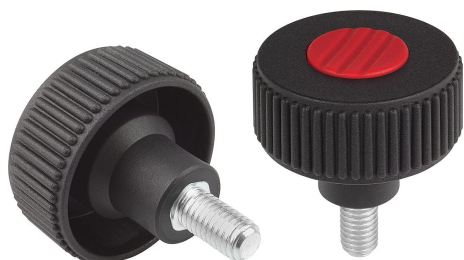

Knurled knobs Form L, with external thread

Item description/product images

Description

Material:
Black grey thermoplastic.
Threaded pin steel 5.8.

Version:
Steel trivalent blue-passivated.

Drawings

Overview of items

Knurled knobs Form L, with external thread

Order No.	Form	Colour Cap	Size	D	D1	D2	H	H1	L
K0260.5105X10	L	black grey RAL 7021	1	M5	40	16,5	31	13	10
K0260.51051X10	L	orange RAL 2004	1	M5	40	16,5	31	13	10
K0260.51052X10	L	signal green RAL6032	1	M5	40	16,5	31	13	10
K0260.51053X10	L	blue RAL5017	1	M5	40	16,5	31	13	10