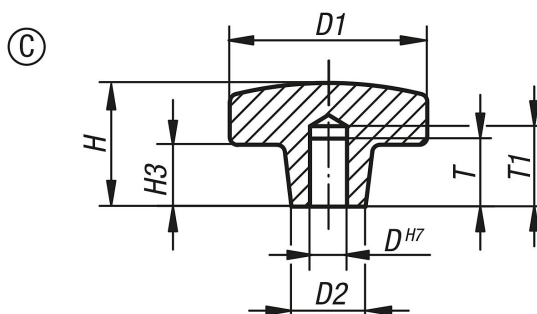

Overview of items

Order No.	Form	Main colour	D	D1	D2	H	H3	T	T1
K0682.108	C	orange	8	40	14	26	14	15	18
K0682.110	C	orange	10	50	18	34	20	18	21
K0682.112	C	orange	12	63	20	42	25	22	25
K0682.116	C	orange	16	80	25	52	30	28	32
K0682.208	C	black	8	40	14	26	14	15	18
K0682.210	C	black	10	50	18	34	20	18	21
K0682.212	C	black	12	63	20	42	25	22	25
K0682.216	C	black	16	80	25	52	30	28	32