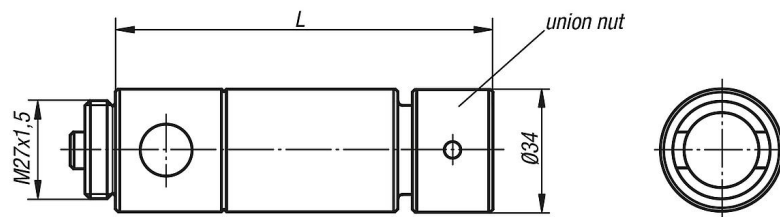

Overview of items

Extension shafts with union nut

Order No.	L	Clamp range
K0947.060	60	22-82
K0947.120	120	82-142
K0947.240	240	extension by 240 mm
K0947.480	480	extension by 480 mm