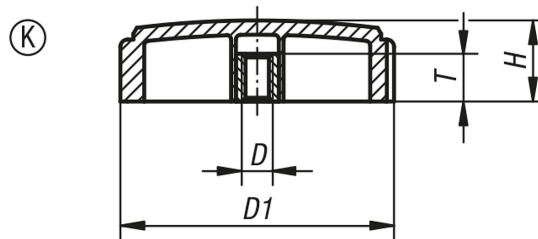

Knurled screws with internal thread

Item description/product images

Description

Material, version:

Base body in black hard thermoplastic,
coating in black soft thermoplastic,
internal thread in brass.

Note:

SYMPA TOUCH Knurled screws are available in one grip size with internal and external threads.

On request:

Other screw sizes, screw lengths, versions and colours.

Drawings

Overview of items

Knurled screw with internal thread

Order No.	Form	D	D1	H	T
K0281.5705	K	M5	57,4	17	12,5
K0281.5706	K	M6	57,4	17	12,5
K0281.5708	K	M8	57,4	17	12,5
K0281.5710	K	M10	57,4	17	12,5