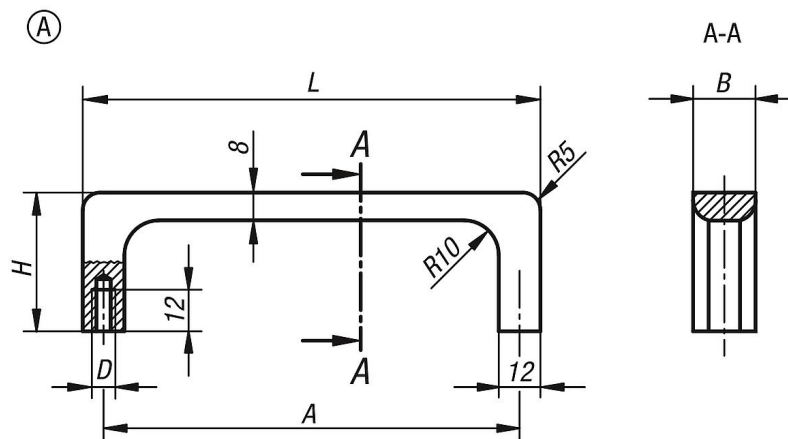

### Description

**Material:**

Profile aluminium EN AW-6060

**Version:**

Matt-finished, anodised black or natural tone.

### Drawings

#### Apparatus handles

Order No.	Form	Main colour	A	B	D	H	L	Load capacity N
K0213.12001	A	black	120	18	M6	40	132	500
K0213.12003	A	natural	120	18	M6	40	132	500