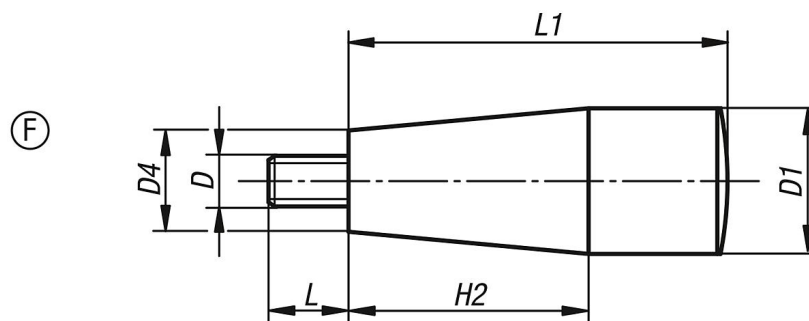

Taper grips with external thread, Form F

Item description/product images

Description

Material:

Black thermoset PF 31.

Screw electro zinc-plated steel.

Version:

High-gloss polished.

On request:

Other colours.

Drawings

Overview of items

Order No.	Form	D	D1	D4	H2	L	L1
K0172.306	F	M6	17	15	26	18	45
K0172.308	F	M8	23	18	38	12	61
K0172.310	F	M10	29	21	42	20	71