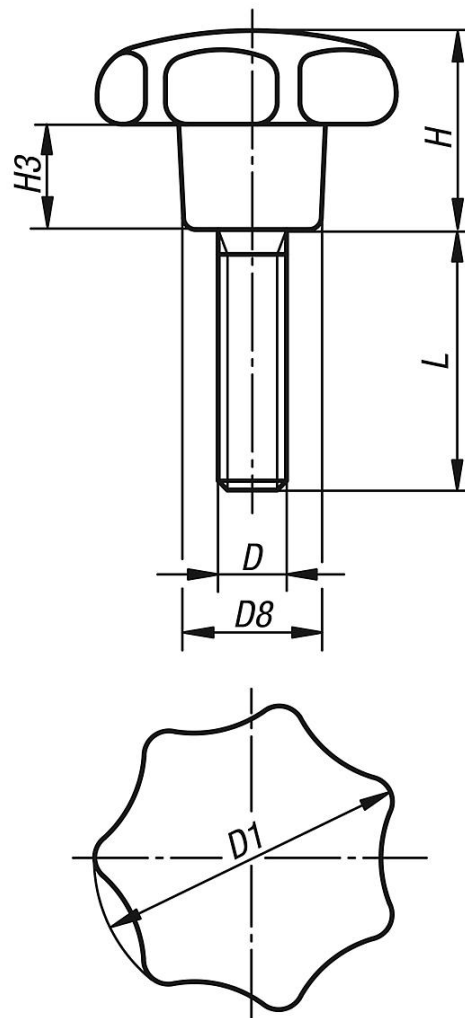

Star grips similar to DIN 6336 with external thread, Form L

Item description/product images

Description

Material:

Thermoset PF 31, black.

Screw trivalent blue passivated steel.

Version:

High-gloss polished.

On request:

Other colours.

Drawings

Ⓛ

Overview of items

Order No.	Form	D	D1	D8	H	H3	L
K0152.42505X15	L	M5	25	12	16	8	15
K0152.42505X20	L	M5	25	12	16	8	20
K0152.42505X25	L	M5	25	12	16	8	25
K0152.43206X15	L	M6	32	14	20	10	15

Star grips similar to DIN 6336 with external thread, Form L

Overview of items

Order No.	Form	D	D1	D8	H	H3	L
K0152.43206X20	L	M6	32	14	20	10	20
K0152.43206X25	L	M6	32	14	20	10	25
K0152.43206X30	L	M6	32	14	20	10	30
K0152.44008X20	L	M8	40	18	25	13	20
K0152.44008X25	L	M8	40	18	25	13	25
K0152.44008X30	L	M8	40	18	25	13	30
K0152.44008X35	L	M8	40	18	25	13	35
K0152.44008X40	L	M8	40	18	25	13	40
K0152.45010X25	L	M10	50	22	32	17	25
K0152.45010X30	L	M10	50	22	32	17	30
K0152.45010X35	L	M10	50	22	32	17	35
K0152.45010X40	L	M10	50	22	32	17	40
K0152.45010X50	L	M10	50	22	32	17	50
K0152.46312X30	L	M12	63	26	40	21	30
K0152.46312X35	L	M12	63	26	40	21	35
K0152.46312X40	L	M12	63	26	40	21	40
K0152.46312X50	L	M12	63	26	40	21	50
K0152.46312X60	L	M12	63	26	40	21	60
K0152.48016X30	L	M16	80	35	50	25	30
K0152.48016X40	L	M16	80	35	50	25	40
K0152.48016X50	L	M16	80	35	50	25	50
K0152.48016X60	L	M16	80	35	50	25	60