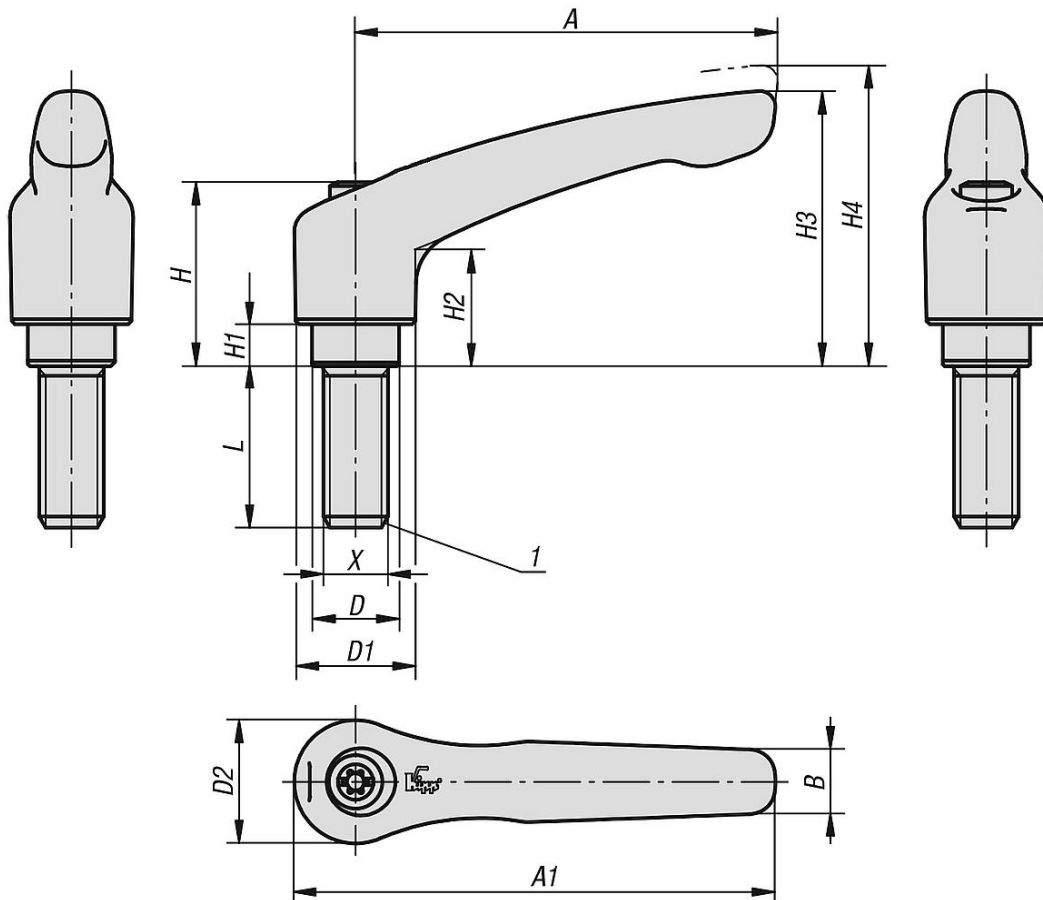

**Clamping levers, die-cast zinc with external thread, threaded insert
black oxidised steel**

Drawings

Overview of items

Clamping levers with male thread

Order No.	Main colour	Surface finish body	Size	X	D	D1	D2	H	H1	H2	H3	H4	A	A1	B	No. of teeth	L
K0122.00427X10	ruby red RAL3003	satin finish	0	M4	10	13	14	24,5	4	14,5	30	33	30	37	7	16	10
K0122.0042X10	orange RAL 2004	satin finish	0	M4	10	13	14	24,5	4	14,5	30	33	30	37	7	16	10
K0122.0043X10	silver metallic	satin finish	0	M4	10	13	14	24,5	4	14,5	30	33	30	37	7	16	10
K0122.00427X15	ruby red RAL3003	satin finish	0	M4	10	13	14	24,5	4	14,5	30	33	30	37	7	16	15
K0122.0042X15	orange RAL 2004	satin finish	0	M4	10	13	14	24,5	4	14,5	30	33	30	37	7	16	15
K0122.0043X15	silver metallic	satin finish	0	M4	10	13	14	24,5	4	14,5	30	33	30	37	7	16	15
K0122.00427X20	ruby red RAL3003	satin finish	0	M4	10	13	14	24,5	4	14,5	30	33	30	37	7	16	20
K0122.0042X20	orange RAL 2004	satin finish	0	M4	10	13	14	24,5	4	14,5	30	33	30	37	7	16	20
K0122.0043X20	silver metallic	satin finish	0	M4	10	13	14	24,5	4	14,5	30	33	30	37	7	16	20
K0122.00427X25	ruby red RAL3003	satin finish	0	M4	10	13	14	24,5	4	14,5	30	33	30	37	7	16	25
K0122.0042X25	orange RAL 2004	satin finish	0	M4	10	13	14	24,5	4	14,5	30	33	30	37	7	16	25
K0122.0043X25	silver metallic	satin finish	0	M4	10	13	14	24,5	4	14,5	30	33	30	37	7	16	25
K0122.00427X30	ruby red RAL3003	satin finish	0	M4	10	13	14	24,5	4	14,5	30	33	30	37	7	16	30
K0122.0042X30	orange RAL 2004	satin finish	0	M4	10	13	14	24,5	4	14,5	30	33	30	37	7	16	30
K0122.0043X30	silver metallic	satin finish	0	M4	10	13	14	24,5	4	14,5	30	33	30	37	7	16	30
K0122.00427X35	ruby red RAL3003	satin finish	0	M4	10	13	14	24,5	4	14,5	30	33	30	37	7	16	35
K0122.0042X35	orange RAL 2004	satin finish	0	M4	10	13	14	24,5	4	14,5	30	33	30	37	7	16	35
K0122.0043X35	silver metallic	satin finish	0	M4	10	13	14	24,5	4	14,5	30	33	30	37	7	16	35
K0122.00427X40	ruby red RAL3003	satin finish	0	M4	10	13	14	24,5	4	14,5	30	33	30	37	7	16	40
K0122.0042X40	orange RAL 2004	satin finish	0	M4	10	13	14	24,5	4	14,5	30	33	30	37	7	16	40
K0122.0043X40	silver metallic	satin finish	0	M4	10	13	14	24,5	4	14,5	30	33	30	37	7	16	40
K0122.00427X45	ruby red RAL3003	satin finish	0	M4	10	13	14	24,5	4	14,5	30	33	30	37	7	16	45