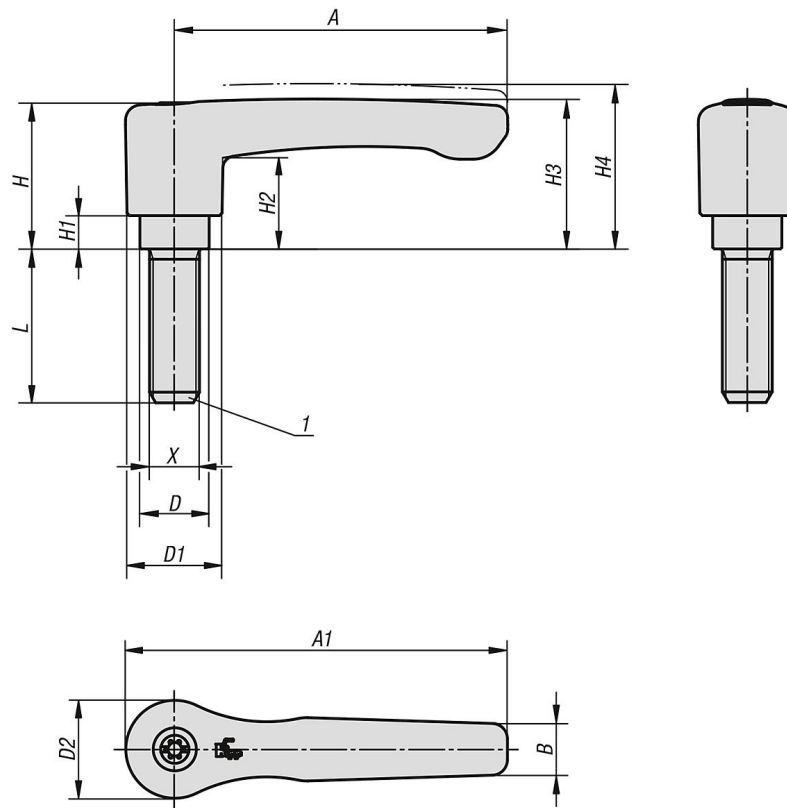

Clamping levers, die-cast zinc, flat with external thread, threaded pin stainless steel

Item description/product images

lift to
disengage

Description

Material:

Handle die-cast zinc DIN EN 12844.

Steel parts stainless steel 1.4305.

Version:

Handle powder-coated.

Stainless steel parts bright.

Note:

Where $L \geq 60$ mm the thread length is always 60 mm.

On request:

Other threads, screw lengths, colours and special versions.

Dimension "H1" available in other lengths at extra charge.

Drawing reference:

1) flat point DIN EN ISO 4753

Clamping levers, die-cast zinc, flat with external thread, threaded pin stainless steel

Drawings

Overview of items

Clamping levers, flat with external thread, stainless steel