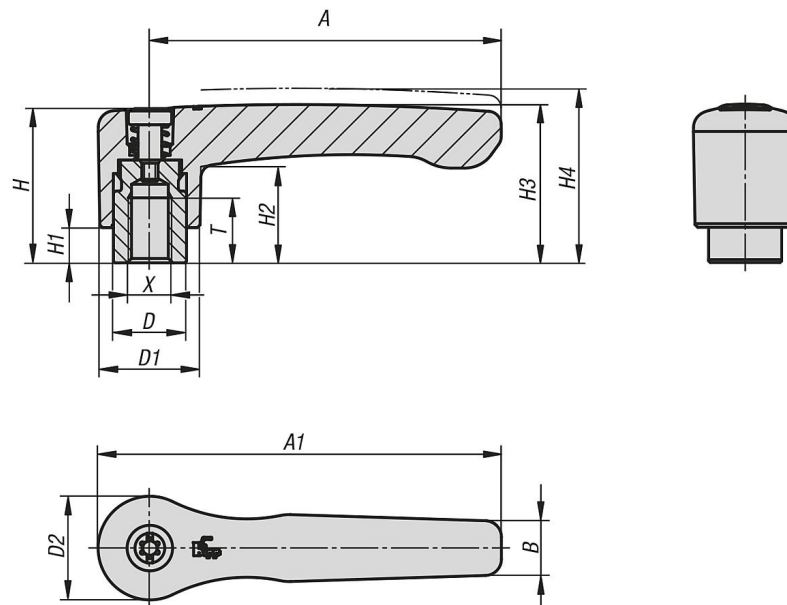

#### Material:

Handle die-cast zinc DIN EN 12844.

Steel parts grade 5.8.

#### On request:

Other threads, colours and special versions.

Dimension "H1" available in other lengths at extra charge.

### Drawings