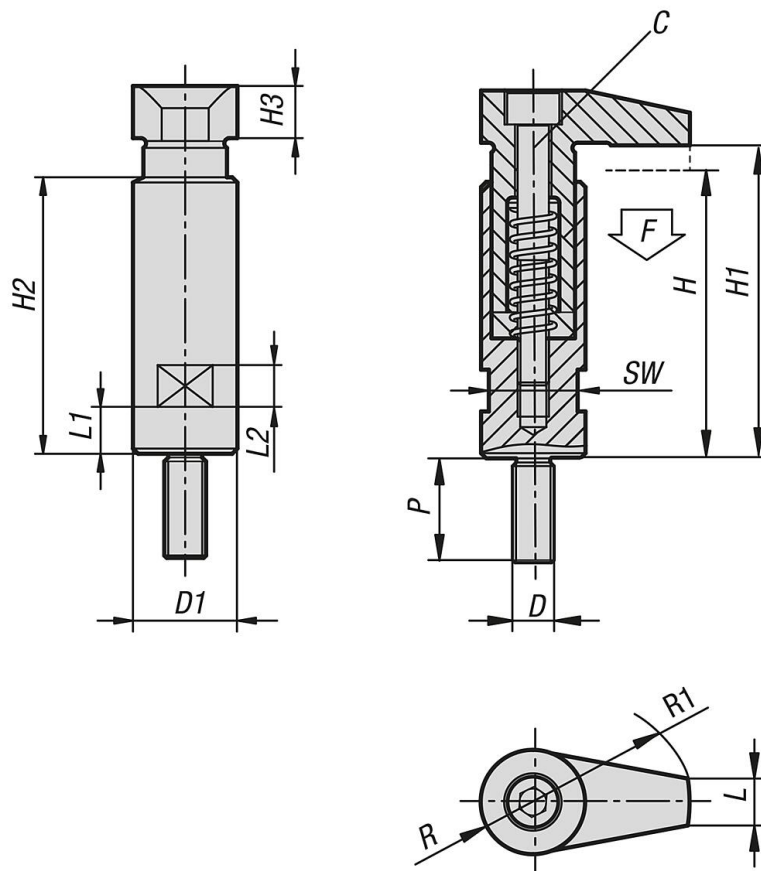

Hook clamp with collar with long clamping claw

Item description/product images

Description

Material:
Carbon steel.

Version:
Tempered and black oxidised.

Drawings

Overview of items

Hook clamp with collar with long clamping claw

Hook clamp with collar with long clamping claw

Overview of items

Order No.	C	D	D1	H	H1	H2	H3	L	L1	L2	P	R	R1	SW	Clamping force kN
K0013.606	M6	M6	20	56	60	53	10,5	9	11	8	20	10	30	17	4,5
K0013.608	M6	M8	20	56	60	53	10,5	9	11	8	20	10	30	17	4,5
K0013.610	M8	M10	25	72	79	67	12,5	12	15	10	25	12,5	40	19	6,5
K0013.612	M10	M12	32	88	96	82	16,5	18	17	12	30	16,5	50	27	11,8