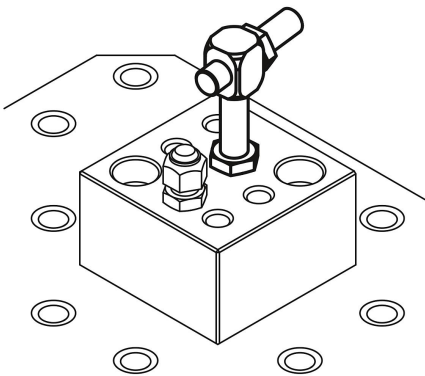

## Screw stop adjustable

### Item description/product images

### Description

**Material:**  
Carbon steel, tempered.

**Version:**  
Black oxidised.