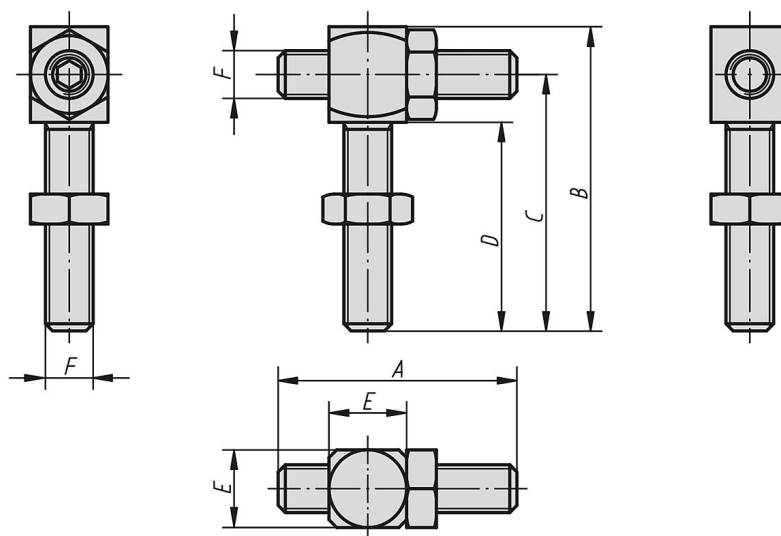

## Screw stop adjustable

### Item description/product images

### Description

**Material:**  
Carbon steel, tempered.

**Version:**  
Black oxidised.

### Drawings