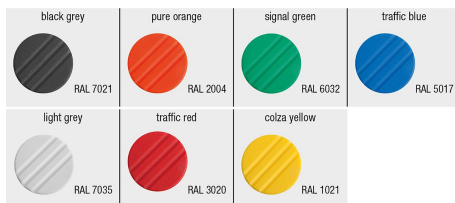

Mushroom knobs external thread

Item description/product images

Description

Material:

Black thermoplastic.

Screw grade 5.8 steel or 1.4305 stainless steel.

Version:

Steel trivalent blue passivated, stainless steel bright.