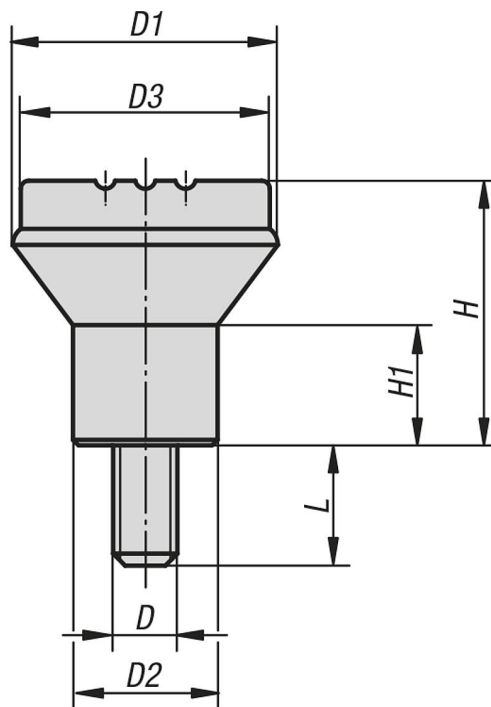

Mushroom knobs external thread

Item description/product images

Description

Material:

Black thermoplastic.

Screw grade 5.8 steel or 1.4305 stainless steel.

Version:

Steel trivalent blue passivated, stainless steel bright.

Drawings

Overview of items

Mushroom knobs with external thread

Order No.	Component material	Colour Cap	D	D1	D2	D3	H	H1	L
K0251.04X10	steel	black grey RAL 7021	M4	21	12	19	21	10	10

Mushroom knobs external thread