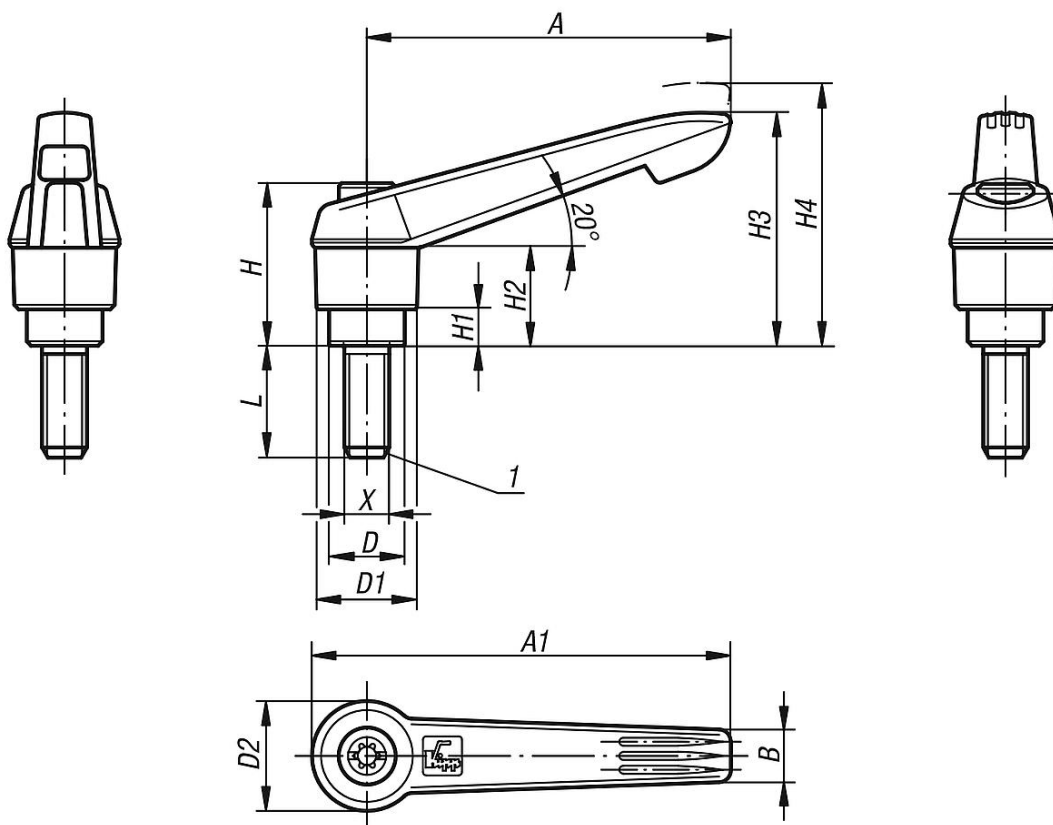

Overview of items

Clamping levers with plastic handle, male thread

Order No.	Main colour	Surface finish body	Size	X	D	D1	D2	H	H1	H2	H3	H4	A	A1	B	No. of teeth	L
K0269.1051X10	black grey RAL 7021	-	1	M5	10	13	14,5	24,5	4	15	30	33,5	40	47	7,5	16	10