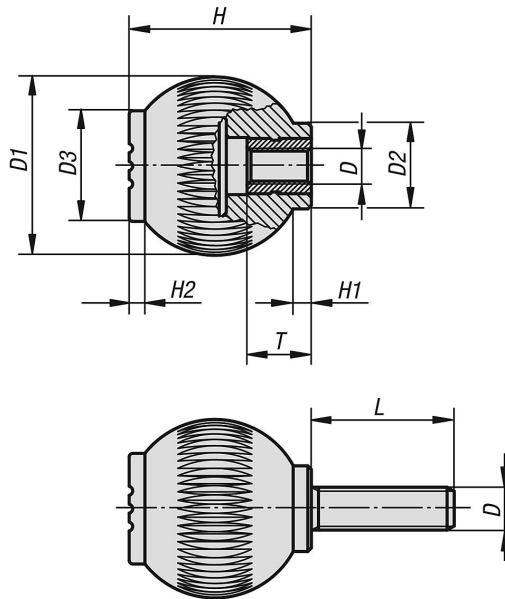

Spherical knobs

Item description/product images

Description

Material:

Black thermoplastic.

Bush and screw 5.8 steel or 1.4305 stainless steel.

Version:

Steel trivalent blue passivated, stainless steel bright.

Drawings

Overview of items

Spherical knobs

Order No.	Thread type	Component material	Colour Cap	D	D1	D2	D3	H	H1	H2	L	T
K0253.106	internal thread	steel	black grey RAL 7021	M6	25	12	17	25	3	2	-	10
K0253.1061	internal thread	steel	orange RAL 2004	M6	25	12	17	25	3	2	-	10
K0253.1062	internal thread	steel	signal green RAL6032	M6	25	12	17	25	3	2	-	10
K0253.1063	internal thread	steel	blue RAL5017	M6	25	12	17	25	3	2	-	10
K0253.1065	internal thread	steel	light grey RAL 7035	M6	25	12	17	25	3	2	-	10
K0253.1066	internal thread	steel	traffic red RAL 3020	M6	25	12	17	25	3	2	-	10
K0253.1067	internal thread	steel	colza yellow RAL 1021	M6	25	12	17	25	3	2	-	10