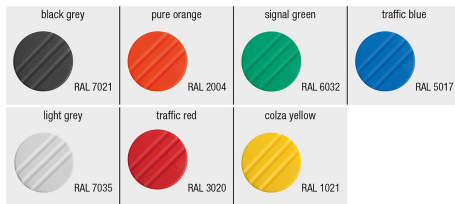

Spherical knobs

Item description/product images

Description

Material:

Black thermoplastic.

Bush and screw 5.8 steel or 1.4305 stainless steel.

Version:

Steel trivalent blue passivated, stainless steel bright.

Drawings

Overview of items

Spherical knobs

Order No.	Thread type	Component material	Colour Cap	D	D1	D2	D3	H	H1	H2	L	T
K0253.106	internal thread	steel	black grey RAL 7021	M6	25	12	17	25	3	2	-	10
K0253.1061	internal thread	steel	orange RAL 2004	M6	25	12	17	25	3	2	-	10
K0253.1062	internal thread	steel	signal green RAL6032	M6	25	12	17	25	3	2	-	10
K0253.1063	internal thread	steel	blue RAL5017	M6	25	12	17	25	3	2	-	10
K0253.1065	internal thread	steel	light grey RAL 7035	M6	25	12	17	25	3	2	-	10
K0253.1066	internal thread	steel	traffic red RAL 3020	M6	25	12	17	25	3	2	-	10
K0253.1067	internal thread	steel	colza yellow RAL 1021	M6	25	12	17	25	3	2	-	10