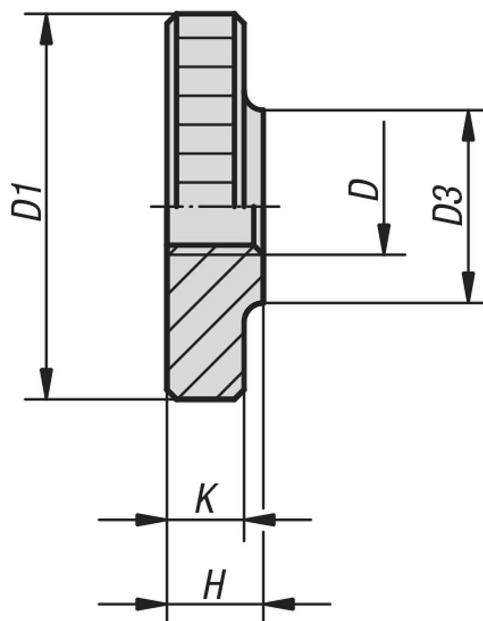

Knurled nuts flat steel and stainless steel, DIN 467

Item description/product images

Description

Material:

Steel.

Stainless steel 1.4305.

Version:

Steel black oxidised.

Stainless steel bright.

Note:

M12 flat knurled nuts are not included in the official standards sheet.

Drawings

Overview of items

Knurled nuts flat, steel and stainless steel, DIN 467

Order No.	Main material	D	D1	D3	H	K
K0144.04	steel	M4	16	8	4	3,5
K0144.05	steel	M5	20	10	5	4
K0144.06	steel	M6	24	12	6	5
K0144.08	steel	M8	30	16	8	6
K0144.10	steel	M10	36	20	10	8
K0144.12	steel	M12	36	20	10	8
K0144.042	stainless steel	M4	16	8	4	3,5
K0144.052	stainless steel	M5	20	10	5	4

Knurled nuts flat steel and stainless steel, DIN 467

Overview of items

Order No.	Main material	D	D1	D3	H	K
K0144.062	stainless steel	M6	24	12	6	5
K0144.082	stainless steel	M8	30	16	8	6
K0144.102	stainless steel	M10	36	20	10	8
K0144.122	stainless steel	M12	36	20	10	8