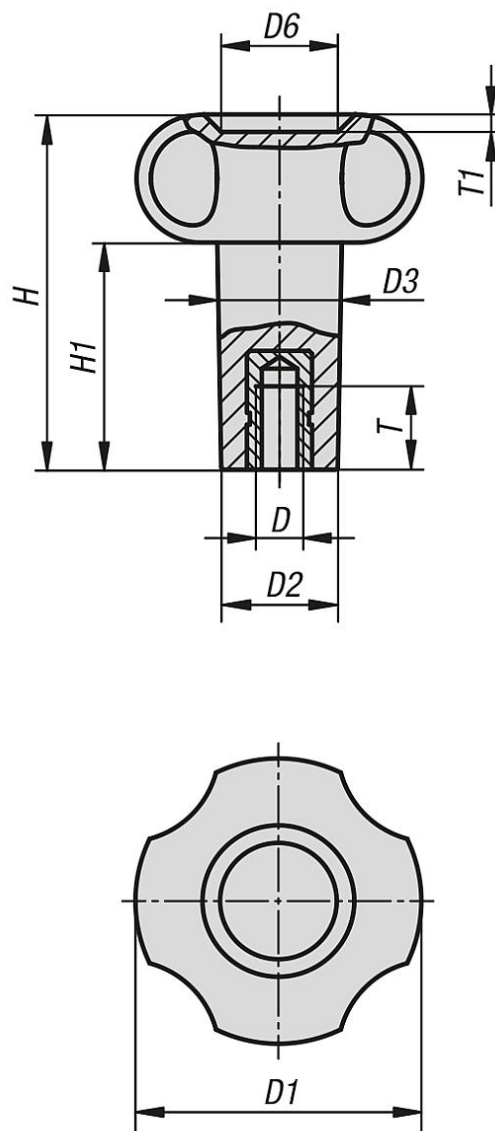

Star grips with extended hub

Item description/product images

Description

Material:

Fibreglass reinforced thermoplastic.

Tapped bush brass.

Version:

black.

Drawings

Overview of items

Star grips with extended hub

Star grips with extended hub

Overview of items

Order No.	D	D1	D2	D3	D6	H	H1	T	T1
K1088.2410685	M6	41	14,8	15,5	12	85	66	18	3
K1088.2520861	M8	52	17,5	19	14	61	39	15	2,5
K1088.2521071	M10	52	18	20,5	14	71	49	15	2,5