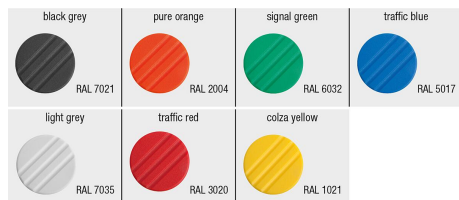

Spherical knobs with internal thread

Item description/product images

Description

Material:

Black thermoplastic.

Bush grade 5.8 steel or 1.4305 stainless steel.

Version:

Steel trivalent blue passivated, stainless steel bright.

Drawings