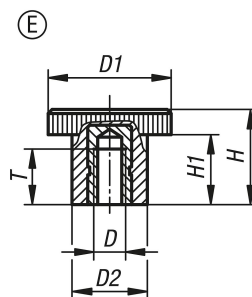

Knurled knobs, Form E, with tapped bush

Item description/product images

Description

Material:

Thermoset PF 31, black.

Tapped bush, steel or brass.

Version:

Tapped bush, electro zinc-plated or bright brass.

Drawings

Overview of items

Order No.	Form	Component material	D	D1	D2	H	H1	T
K1223.212205	E	brass	M5	22	12	13	6	6
K1223.202606	E	steel	M6	26	17	20	14	10
K1223.202608	E	steel	M8	26	17	20	14	12