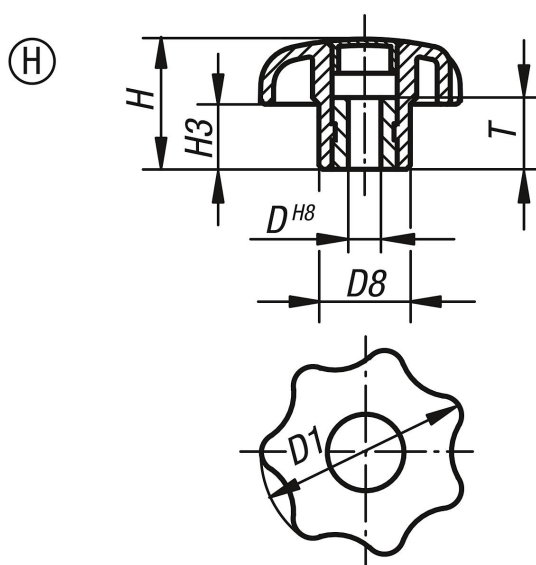

Star grips similar to DIN 6336, with reamed bush, Form H

Item description/product images

Description

Material:

Black thermoplastic, bush in steel

Version:

Bush trivalent blue passivated.

On request:

Other colours or designs, such as company logo.

Drawings

Overview of items

Order No.	Form	Colour Cap	D	D1	D8	H	H3	T
K0155.105	H	jet black	5	25	12	16	8	10
K0155.1055	H	light grey RAL 7035	5	25	12	16	8	10
K0155.1056	H	traffic red RAL 3020	5	25	12	16	8	10
K0155.1057	H	colza yellow RAL 1021	5	25	12	16	8	10
K0155.106	H	jet black	6	32	14	20	10	10
K0155.1065	H	light grey RAL 7035	6	32	14	20	10	10
K0155.1066	H	traffic red RAL 3020	6	32	14	20	10	10
K0155.1067	H	colza yellow RAL 1021	6	32	14	20	10	10
K0155.108	H	jet black	8	40	18	25	13	14
K0155.1085	H	light grey RAL 7035	8	40	18	25	13	14
K0155.1086	H	traffic red RAL 3020	8	40	18	25	13	14
K0155.1087	H	colza yellow RAL 1021	8	40	18	25	13	14
K0155.110	H	jet black	10	50	22	32	17	14
K0155.1105	H	light grey RAL 7035	10	50	22	32	17	14
K0155.1106	H	traffic red RAL 3020	10	50	22	32	17	14
K0155.1107	H	colza yellow RAL 1021	10	50	22	32	17	14
K0155.1101	H	jet black	10	63	26	40	21	14
K0155.11015	H	light grey RAL 7035	10	63	26	40	21	14
K0155.11016	H	traffic red RAL 3020	10	63	26	40	21	14
K0155.11017	H	colza yellow RAL 1021	10	63	26	40	21	14
K0155.112	H	jet black	12	63	26	40	21	18
K0155.1125	H	light grey RAL 7035	12	63	26	40	21	18

Star grips similar to DIN 6336, with reamed bush, Form H**Overview of items**

Order No.	Form	Colour Cap	D	D1	D8	H	H3	T
K0155.1126	H	traffic red RAL 3020	12	63	26	40	21	18
K0155.1127	H	colza yellow RAL 1021	12	63	26	40	21	18