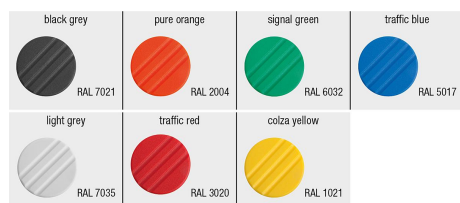

Spherical knobs with external thread

Item description/product images

Description

Material:

Black thermoplastic.

Screw grade 5.8 steel or 1.4305 stainless steel.

Version:

Steel trivalent blue passivated, stainless steel bright.

Drawings

Overview of items

Order No.	Component material	Colour Cap	D	D1	D2	D3	H	H1	H2	L
K0253.106X15	steel	black grey RAL 7021	M6	25	12	17	25	3	2	15
K0253.1061X15	steel	orange RAL 2004	M6	25	12	17	25	3	2	15
K0253.1062X15	steel	signal green RAL6032	M6	25	12	17	25	3	2	15
K0253.1063X15	steel	blue RAL5017	M6	25	12	17	25	3	2	15
K0253.1065X15	steel	light grey RAL 7035	M6	25	12	17	25	3	2	15
K0253.1066X15	steel	traffic red RAL 3020	M6	25	12	17	25	3	2	15
K0253.1067X15	steel	colza yellow RAL 1021	M6	25	12	17	25	3	2	15
K0253.106X20	steel	black grey RAL 7021	M6	25	12	17	25	3	2	20
K0253.1061X20	steel	orange RAL 2004	M6	25	12	17	25	3	2	20
K0253.1062X20	steel	signal green RAL6032	M6	25	12	17	25	3	2	20
K0253.1063X20	steel	blue RAL5017	M6	25	12	17	25	3	2	20
K0253.1065X20	steel	light grey RAL 7035	M6	25	12	17	25	3	2	20
K0253.1066X20	steel	traffic red RAL 3020	M6	25	12	17	25	3	2	20
K0253.1067X20	steel	colza yellow RAL 1021	M6	25	12	17	25	3	2	20
K0253.106X25	steel	black grey RAL 7021	M6	25	12	17	25	3	2	25
K0253.1061X25	steel	orange RAL 2004	M6	25	12	17	25	3	2	25
K0253.1062X25	steel	signal green RAL6032	M6	25	12	17	25	3	2	25
K0253.1063X25	steel	blue RAL5017	M6	25	12	17	25	3	2	25