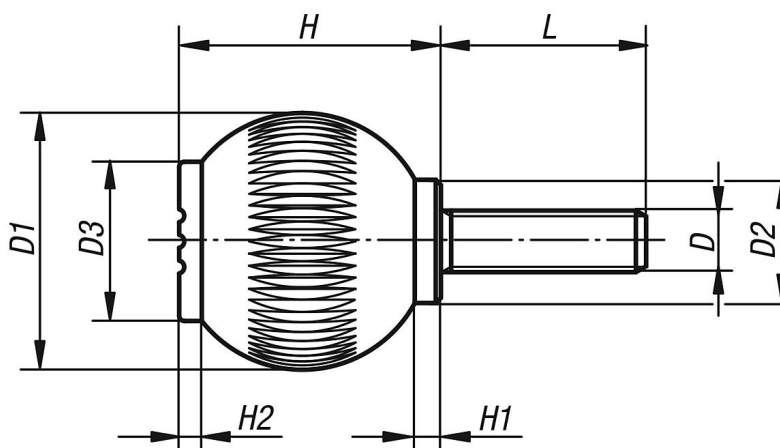

Spherical knobs with external thread

Item description/product images

Description

Material:

Black thermoplastic.

Screw grade 5.8 steel or 1.4305 stainless steel.

Version:

Steel trivalent blue passivated, stainless steel bright.

Drawings

Overview of items

Order No.	Component material	Colour Cap	D	D1	D2	D3	H	H1	H2	L
K0253.106X15	steel	black grey RAL 7021	M6	25	12	17	25	3	2	15
K0253.1061X15	steel	orange RAL 2004	M6	25	12	17	25	3	2	15
K0253.1062X15	steel	signal green RAL6032	M6	25	12	17	25	3	2	15
K0253.1063X15	steel	blue RAL5017	M6	25	12	17	25	3	2	15
K0253.1065X15	steel	light grey RAL 7035	M6	25	12	17	25	3	2	15
K0253.1066X15	steel	traffic red RAL 3020	M6	25	12	17	25	3	2	15
K0253.1067X15	steel	colza yellow RAL 1021	M6	25	12	17	25	3	2	15
K0253.106X20	steel	black grey RAL 7021	M6	25	12	17	25	3	2	20
K0253.1061X20	steel	orange RAL 2004	M6	25	12	17	25	3	2	20
K0253.1062X20	steel	signal green RAL6032	M6	25	12	17	25	3	2	20
K0253.1063X20	steel	blue RAL5017	M6	25	12	17	25	3	2	20
K0253.1065X20	steel	light grey RAL 7035	M6	25	12	17	25	3	2	20
K0253.1066X20	steel	traffic red RAL 3020	M6	25	12	17	25	3	2	20
K0253.1067X20	steel	colza yellow RAL 1021	M6	25	12	17	25	3	2	20
K0253.106X25	steel	black grey RAL 7021	M6	25	12	17	25	3	2	25
K0253.1061X25	steel	orange RAL 2004	M6	25	12	17	25	3	2	25
K0253.1062X25	steel	signal green RAL6032	M6	25	12	17	25	3	2	25
K0253.1063X25	steel	blue RAL5017	M6	25	12	17	25	3	2	25