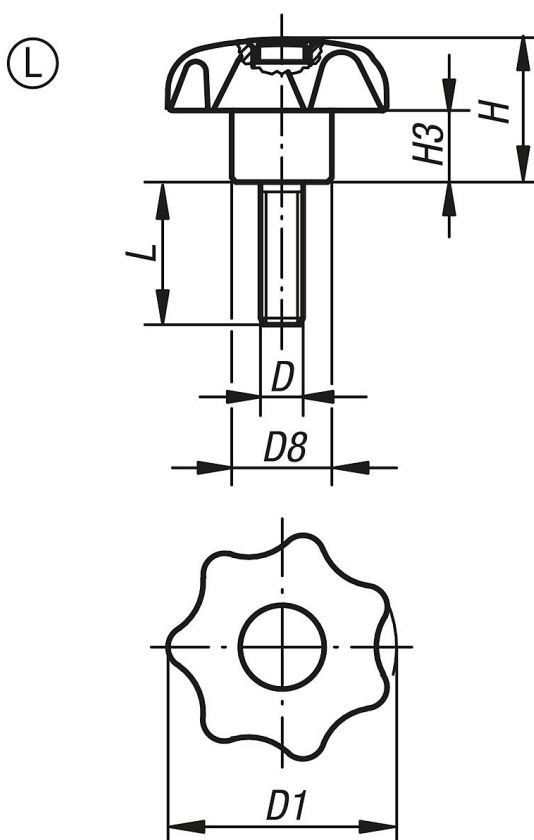

Star grips similar to DIN 6336, metal parts stainless steel with external thread, Form L

Item description/product images

Description

Material:

Black thermoplastic, threaded bolt in stainless steel 1.4305.

Version:

Threaded pin bright.

On request:

Other colours or designs, such as company logo.

Drawings

Overview of items

Order No.	Form	Colour Cap	D	D1	D8	H	H3	L
K0154.405X10	L	black grey RAL 7021	M5	25	12	16	8	10
K0154.4055X10	L	light grey RAL 7035	M5	25	12	16	8	10
K0154.4056X10	L	traffic red RAL 3020	M5	25	12	16	8	10
K0154.4057X10	L	colza yellow RAL 1021	M5	25	12	16	8	10
K0154.405X15	L	black grey RAL 7021	M5	25	12	16	8	15
K0154.4055X15	L	light grey RAL 7035	M5	25	12	16	8	15
K0154.4056X15	L	traffic red RAL 3020	M5	25	12	16	8	15
K0154.4057X15	L	colza yellow RAL 1021	M5	25	12	16	8	15