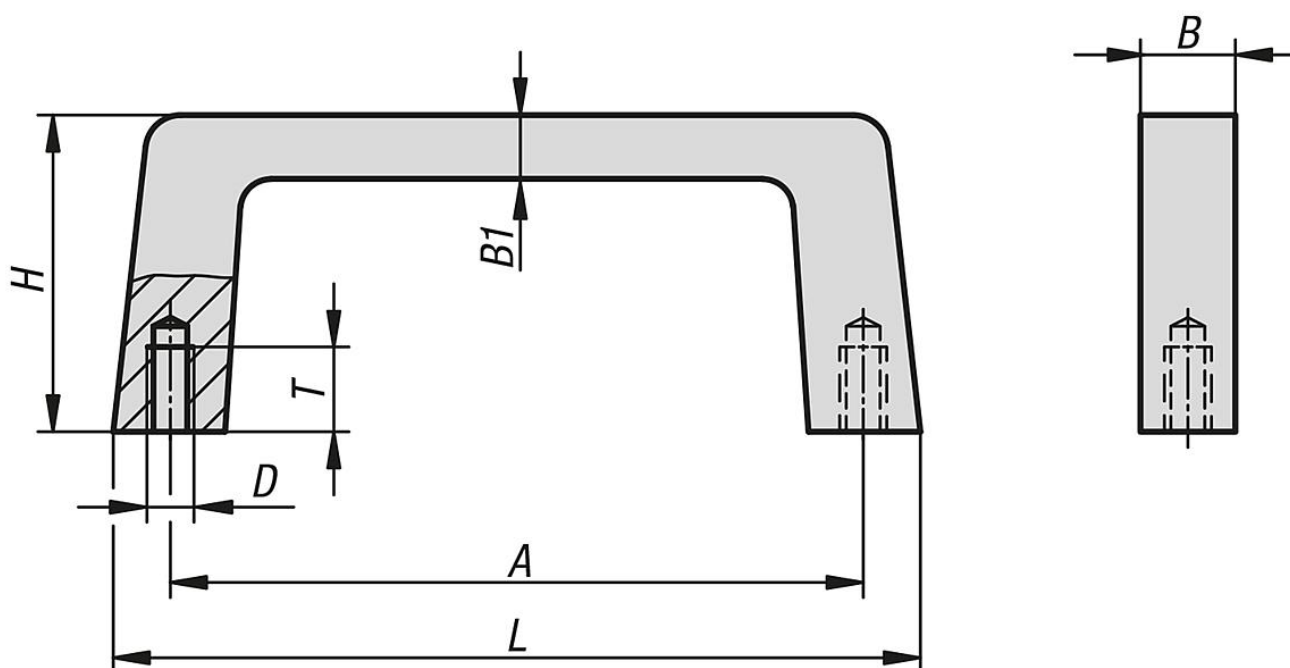

### Description

**Material:**  
Aluminium.

**Version:**  
Matt-finished, anodised black or natural tone.

**Note for ordering:**  
Fastening screws included.

**Assembly:**  
From the rear.

### Drawings

### Overview of items

Order No.	Colour	Main material	A	B	B1	D	H	L	T	Load capacity N
K1075.055053	natural	aluminium	55	12,2	8	M5	40	69	10	750
K1075.088053	natural	aluminium	88	12,2	8	M5	40	102	10	750
K1075.120053	natural	aluminium	120	12,2	8	M5	40	134	10	750
K1075.180053	natural	aluminium	180	12,2	8	M5	40	194	10	750
K1075.235053	natural	aluminium	235	12,2	8	M5	40	249	10	750
K1075.055051	black	aluminium	55	12,2	8	M5	40	69	10	750
K1075.088051	black	aluminium	88	12,2	8	M5	40	102	10	750
K1075.120051	black	aluminium	120	12,2	8	M5	40	134	10	750
K1075.180051	black	aluminium	180	12,2	8	M5	40	194	10	750