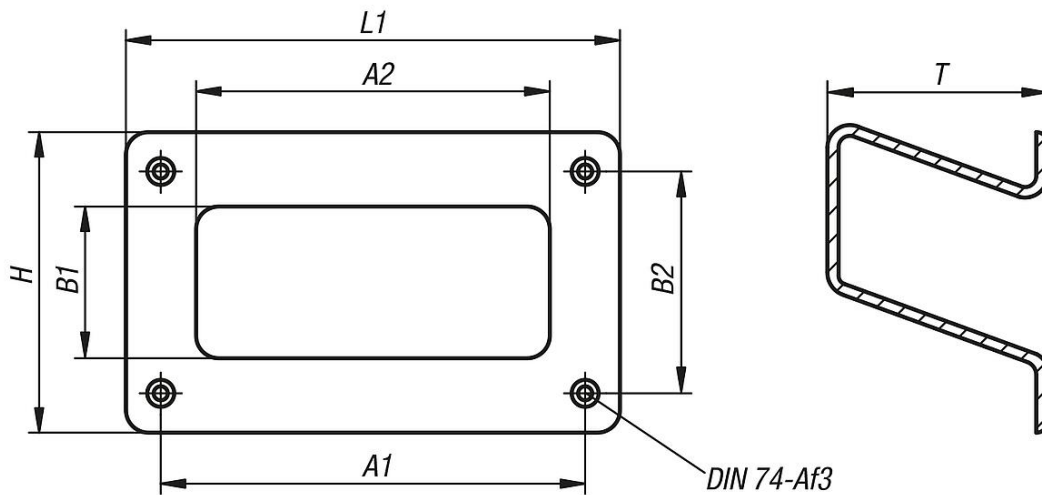

Recessed handles, plastic, screw-on

Item description/product images

Description

**Material:**  
Thermoplastic (ABS).

**Version:**  
Black.

**Note:**  
Max. load 500 N/pair.

Drawings

Overview of items

Recessed handles

**Recessed handles, plastic, screw-on****Overview of items**

Order No.	Version 2	A1	A2	B1	B2	H	L1	T	Load capacity N
<b>K1079.1121</b>	screw on	112	94	40	58,8	79	131	58	250