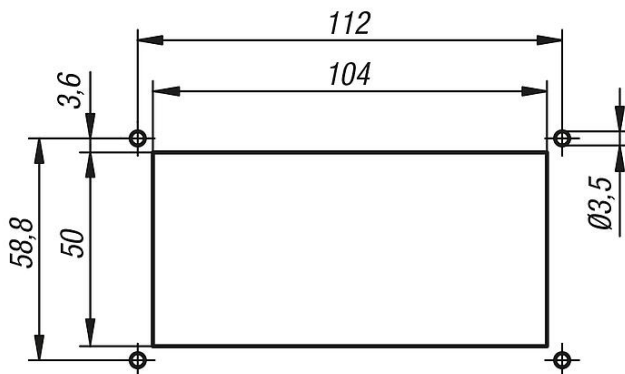

Recessed handles, plastic, screw-on

Item description/product images

Description

**Material:**  
Thermoplastic (ABS).

**Version:**  
Black.

**Note:**  
Max. load 500 N/pair.

Drawings

Overview of items

Recessed handles

**Recessed handles, plastic, screw-on****Overview of items**

Order No.	Version 2	A1	A2	B1	B2	H	L1	T	Load capacity N
<b>K1079.1121</b>	screw on	112	94	40	58,8	79	131	58	250